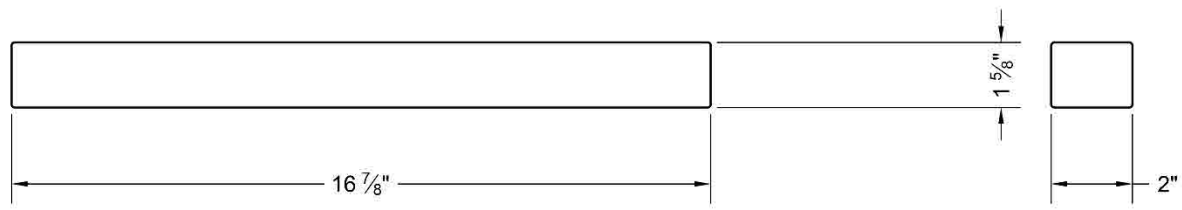

PROJECT : BITCOIN GREENHOUSE

TITLE : Lumber #24

SHEET:

UNIT OF MEASURE : Inches

Number Of Pieces: 2

MATERIAL : WOOD

24