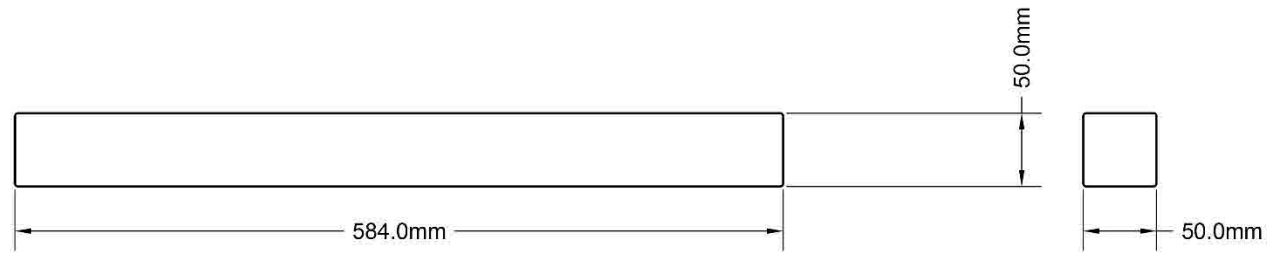

PROJECT : BITCOIN GREENHOUSE

TITLE : Lumber #16

SHEET:

UNIT OF MEASURE : Inches

Number Of Pieces: 6

MATERIAL : WOOD

16

PROJECT : BITCOIN GREENHOUSE