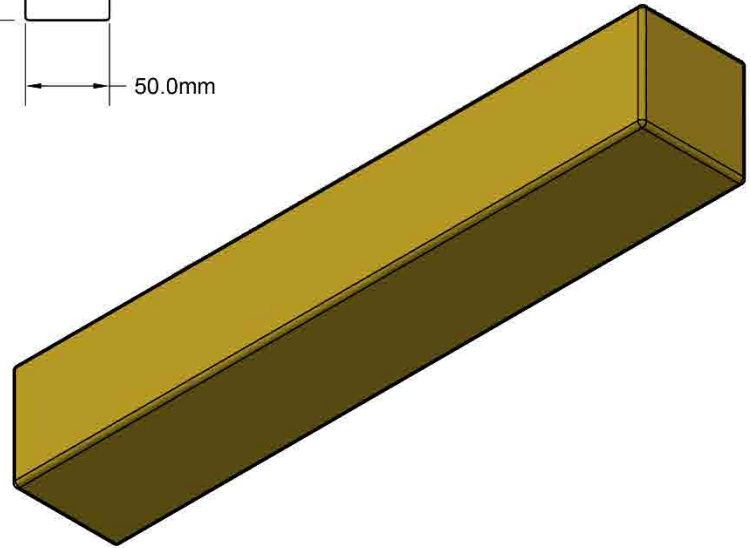

TITLE : Lumber #7

SHEET:

UNIT OF MEASURE : Inches

Number Of Pieces: 4

MATERIAL : WOOD

7

	PROJECT : BITCOIN GREENHOUSE	TITLE : Lumber #8	SHEET: 8
	UNIT OF MEASURE : Millimeters	Number Of Pieces: 1	
		MATERIAL : WOOD	