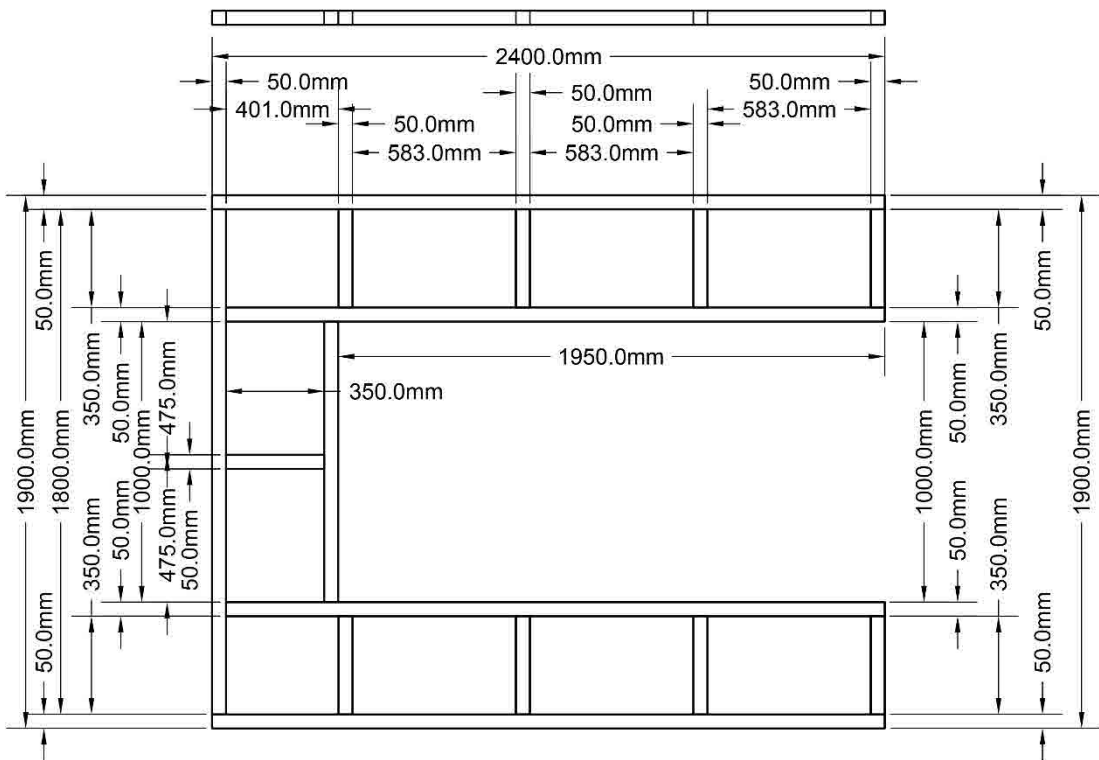

SHEET:

UNIT OF MEASURE : Millimeters

Number Of Pieces: 1

MATERIAL : Wood

5

PROJECT : BITCOIN GREENHOUSE

TITLE : Roof

SHEET:

UNIT OF MEASURE : Inches

Number Of Pieces: 1

MATERIAL : Wood

5

PROJECT : BITCOIN GREENHOUSE

TITLE : Shelves Support

SHEET:

UNIT OF MEASURE : Millimeters