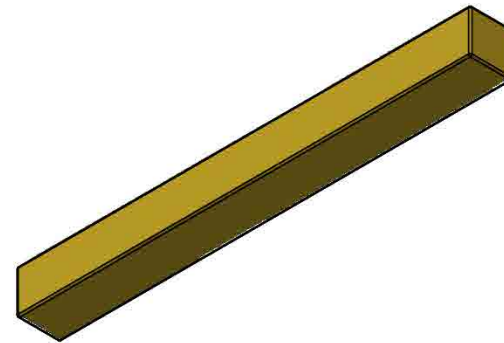

PROJECT : BITCOIN GREENHOUSE

TITLE : Lumber #15

SHEET:

UNIT OF MEASURE : Inches

Number Of Pieces: 12

MATERIAL : WOOD

15