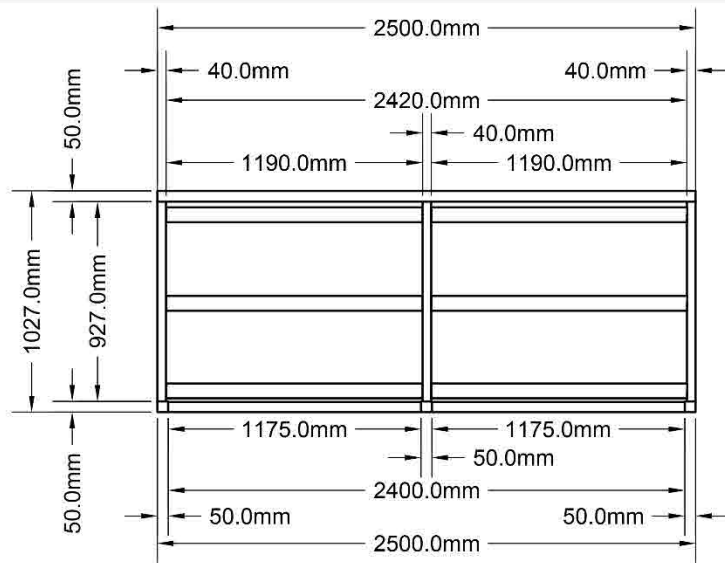

TITLE : Door

UNIT OF MEASURE : Inches

Number Of Pieces: 1

MATERIAL : Wood

SHEET:

4

PROJECT : BITCOIN GREENHOUSE

TITLE : Roof