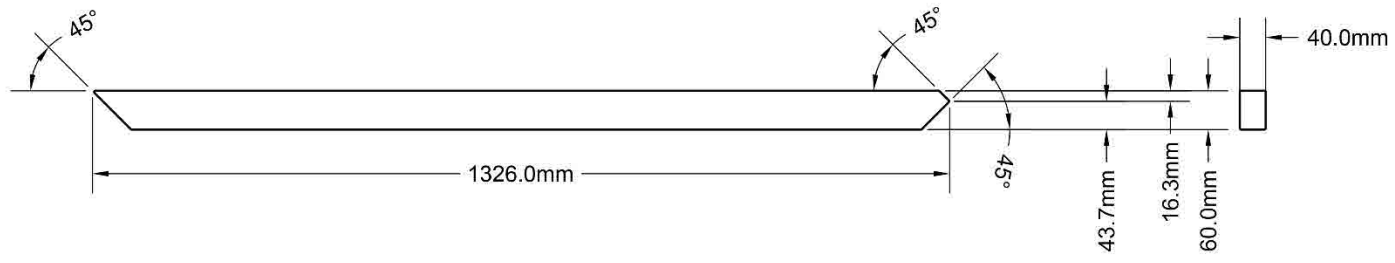

PROJECT : BITCOIN GREENHOUSE

TITLE : Lumber #20

SHEET:

UNIT OF MEASURE : Millimeters

Number Of Pieces: 6

MATERIAL : WOOD

20