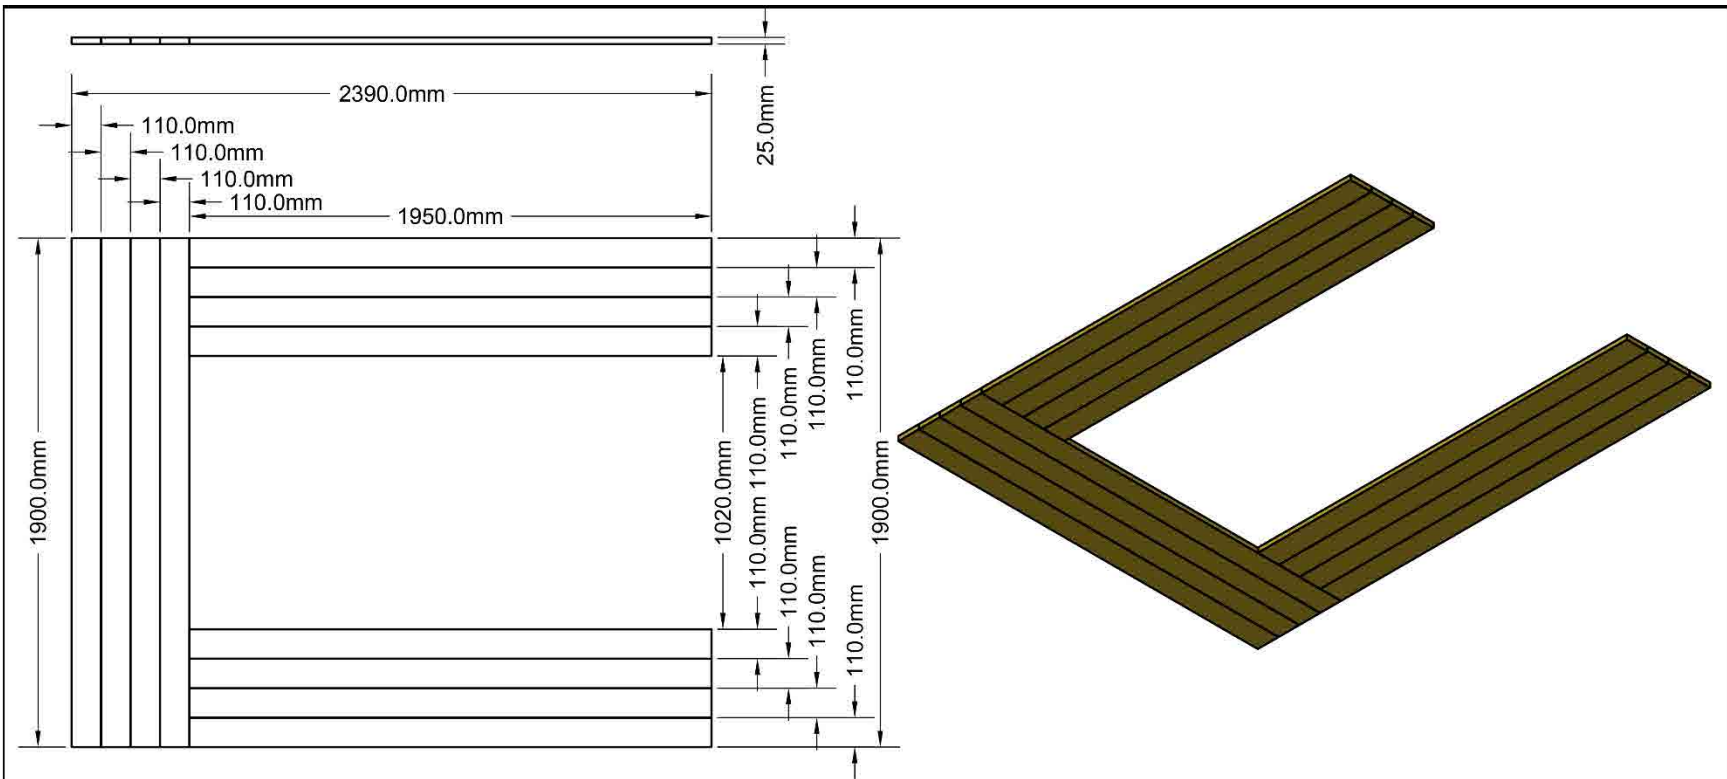

PROJECT : BITCOIN GREENHOUSE

TITLE : Shelves Stand

SHEET:

UNIT OF MEASURE : Millimeters

Number Of Pieces: 3

MATERIAL : Wood

7