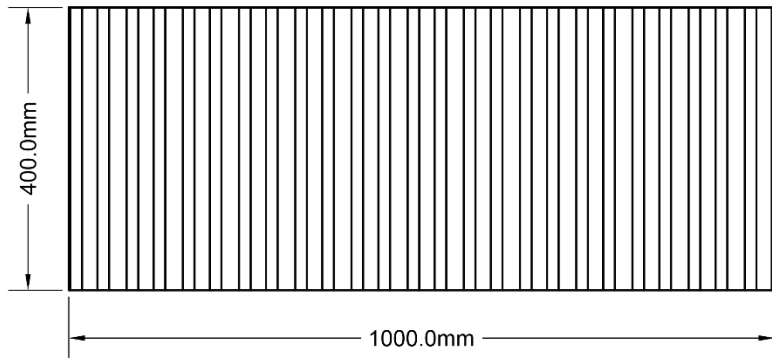

PROJECT : BITCOIN GREENHOUSE

TITLE : Polycarbonate Sheet #7

SHEET:

UNIT OF MEASURE : Millimeters

Number Of Pieces: 1

MATERIAL : Polycarbonate

32