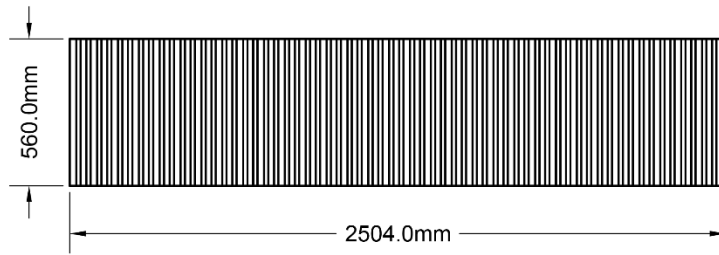

PROJECT : BITCOIN GREENHOUSE

TITLE : Polycarbonate Sheet #3

SHEET:

UNIT OF MEASURE : Millimeters

Number Of Pieces: 2

MATERIAL : Polycarbonate

28