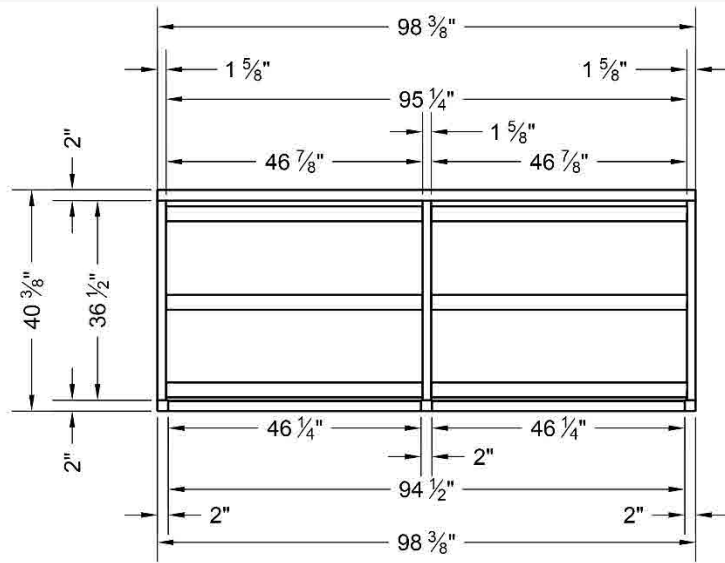

PROJECT : BITCOIN GREENHOUSE

TITLE : Roof

SHEET:

UNIT OF MEASURE : Inches

Number Of Pieces: 1

MATERIAL : Wood

5