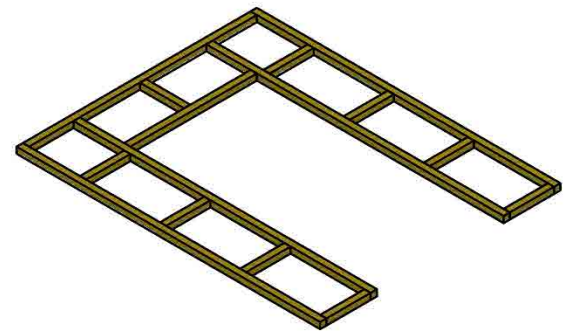

PROJECT : BITCOIN GREENHOUSE

TITLE : Shelves Support

SHEET:

UNIT OF MEASURE : Inches

Number Of Pieces: 3

MATERIAL : Wood

6