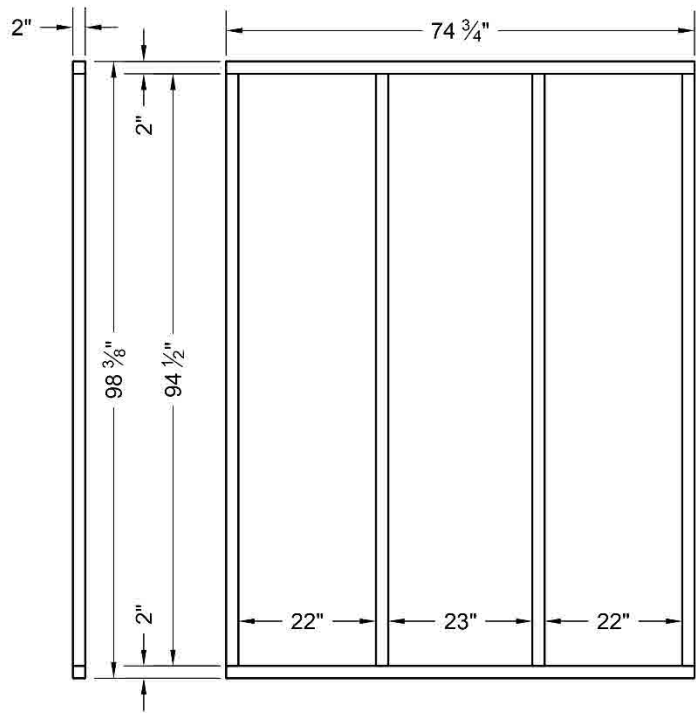

PROJECT : BITCOIN GREENHOUSE

TITLE : Back Wall

SHEET:

UNIT OF MEASURE : Inches

Number Of Pieces: 1

MATERIAL : Wood

2