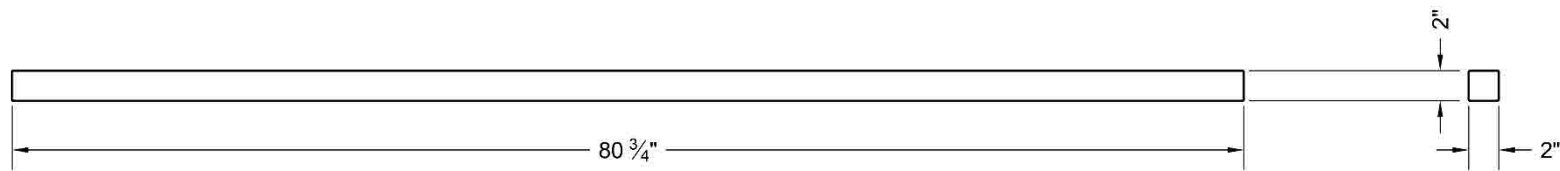

PROJECT : BITCOIN GREENHOUSE

TITLE : Lumber #4

SHEET:

UNIT OF MEASURE : Inches

Number Of Pieces: 2

MATERIAL : WOOD

4