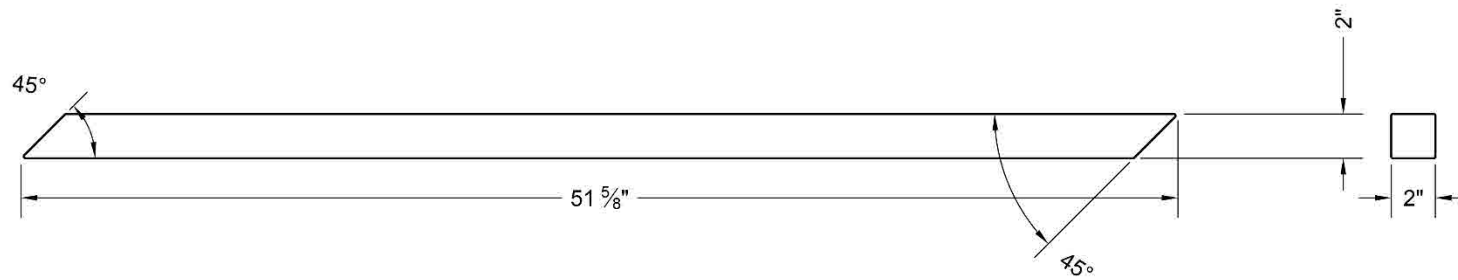

PROJECT : BITCOIN GREENHOUSE

TITLE : Lumber #6

SHEET:

UNIT OF MEASURE : Inches

Number Of Pieces: 2

MATERIAL : WOOD

6