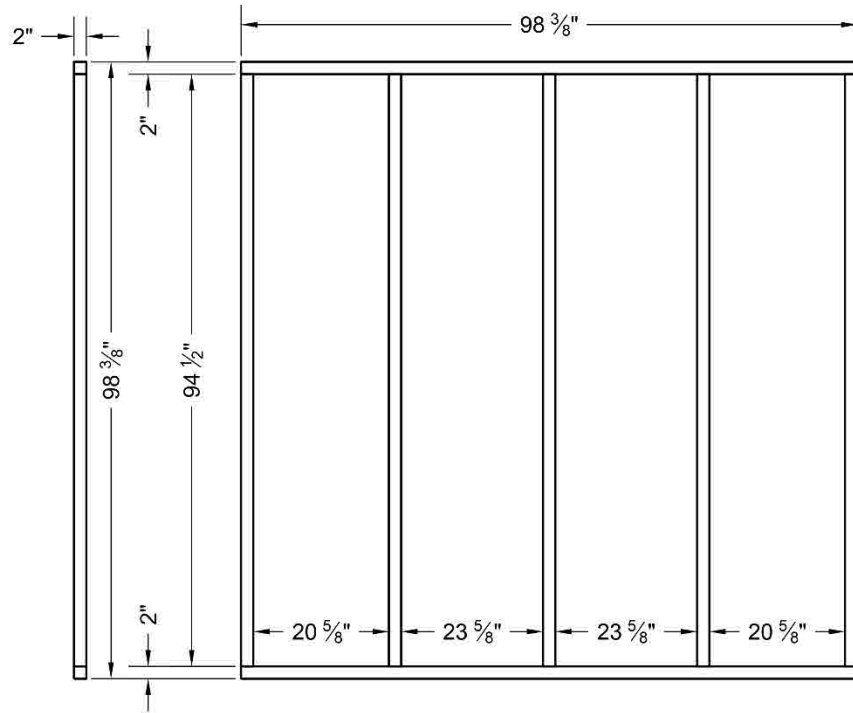

UNIT OF MEASURE : Inches

Number Of Pieces: 1

MATERIAL : Polycarbonate

38

Measurements Between Pieces in Millimeters and Inches:

PROJECT : BITCOIN GREENHOUSE

TITLE : Side Wall

SHEET:

UNIT OF MEASURE : Inches

Number Of Pieces: 2

MATERIAL : Wood

1

PROJECT : BITCOIN GREENHOUSE

TITLE : Back Wall

SHEET:

UNIT OF MEASURE : Millimeters