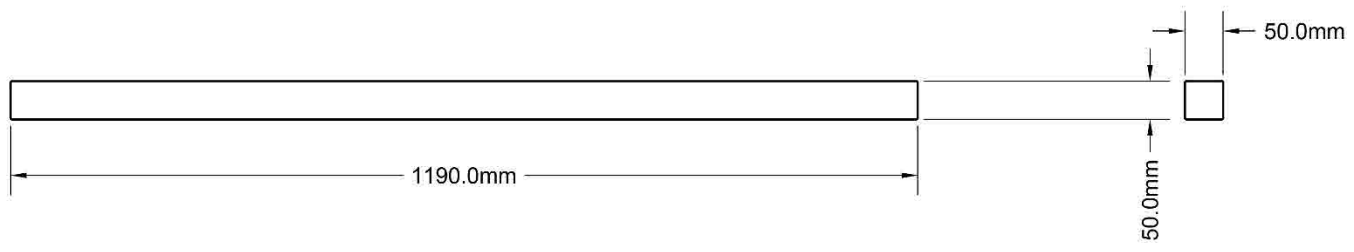

PROJECT : BITCOIN GREENHOUSE

TITLE : Lumber #20

SHEET:

UNIT OF MEASURE : Inches

Number Of Pieces: 6

MATERIAL : WOOD

20

	PROJECT : BITCOIN GREENHOUSE	TITLE : Lumber #21	SHEET: 21
	UNIT OF MEASURE : Millimeters	Number Of Pieces: 12	
		MATERIAL : WOOD	