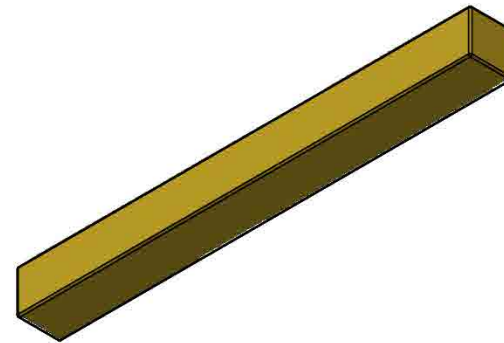

PROJECT : BITCOIN GREENHOUSE

TITLE : Lumber #16

SHEET:

UNIT OF MEASURE : Inches

Number Of Pieces: 6

MATERIAL : WOOD

16

PROJECT : BITCOIN GREENHOUSE