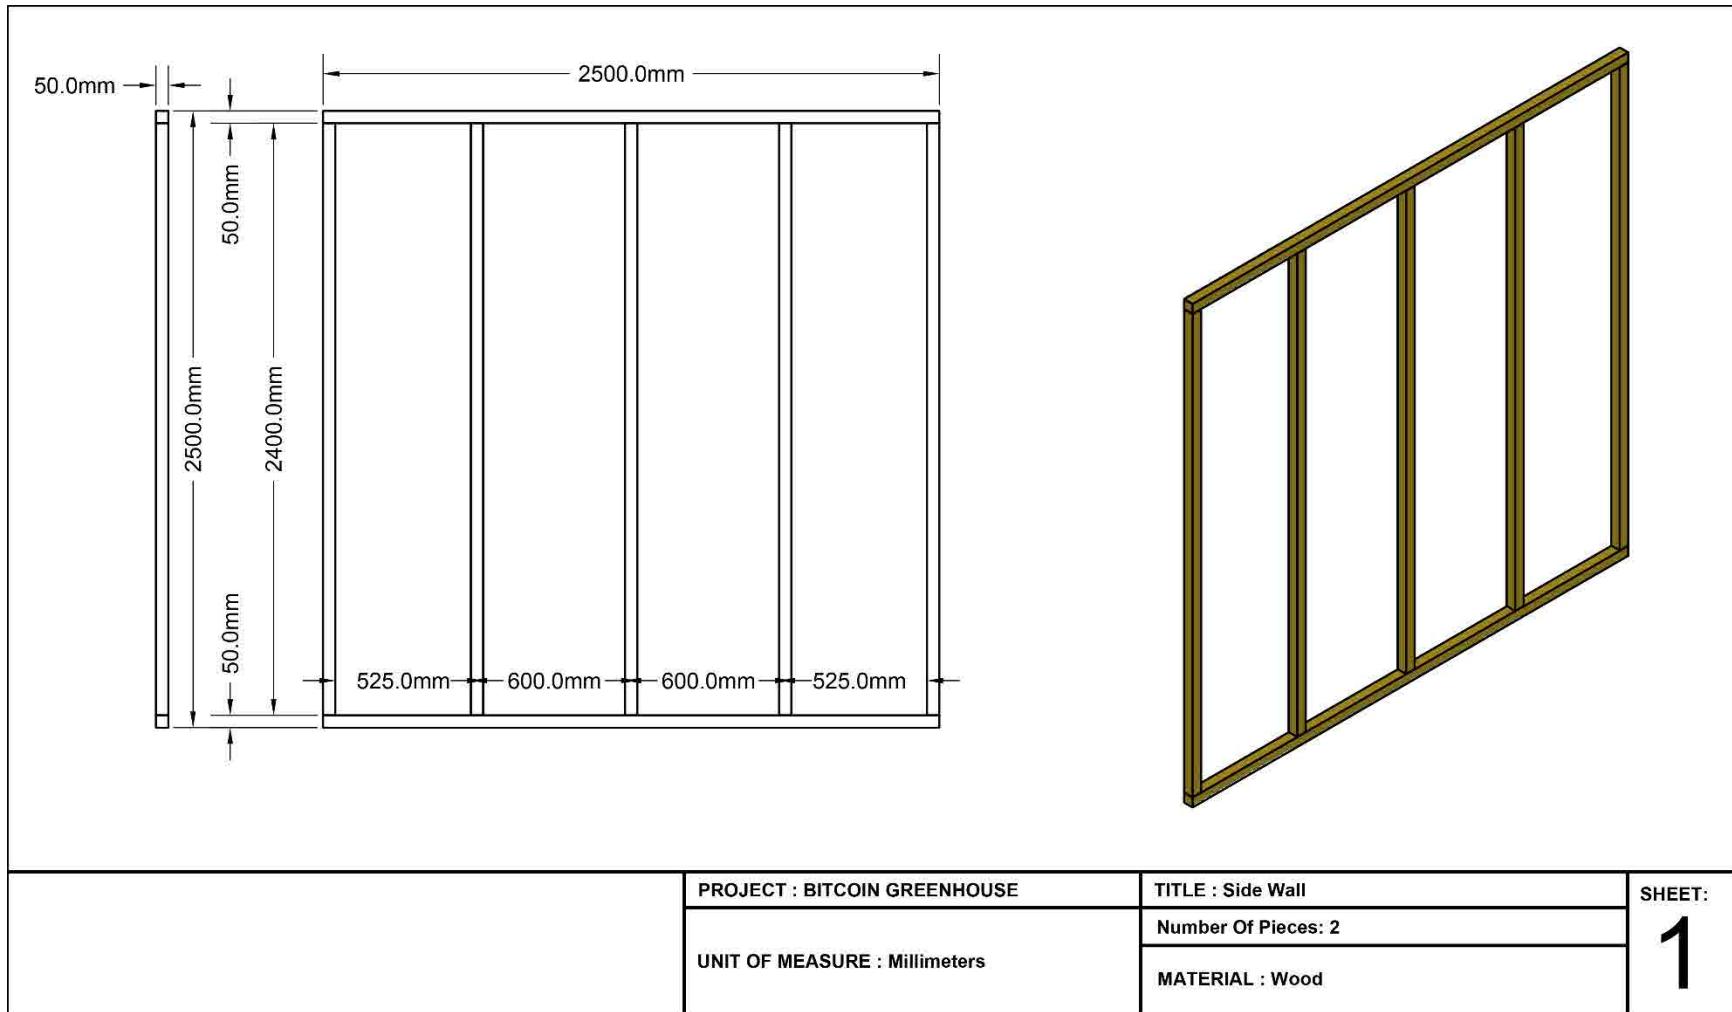

UNIT OF MEASURE : Inches

Number Of Pieces: 1

MATERIAL : Polycarbonate

38

Measurements Between Pieces in Millimeters and Inches:

PROJECT : BITCOIN GREENHOUSE

TITLE : Side Wall

SHEET: