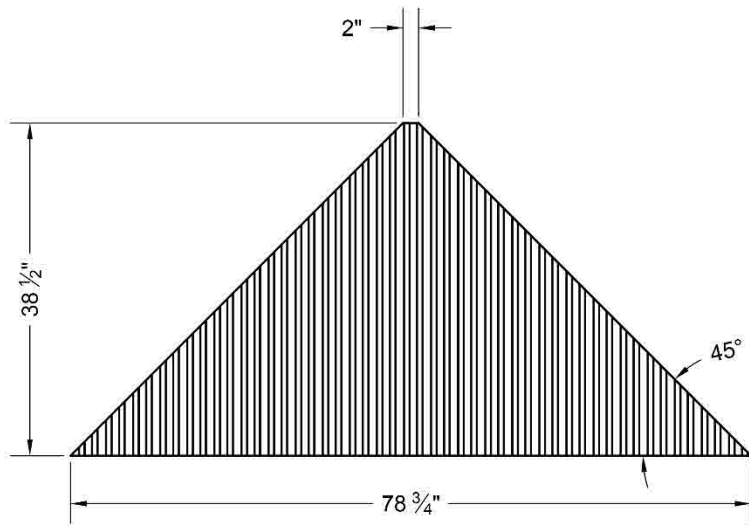

PROJECT : BITCOIN GREENHOUSE

TITLE : Polycarbonate Sheet #10

SHEET:

UNIT OF MEASURE : Inches

Number Of Pieces: 1

MATERIAL : Polycarbonate

35