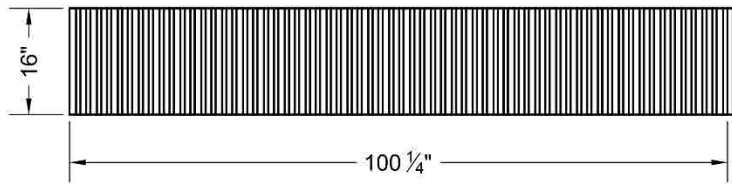

PROJECT : BITCOIN GREENHOUSE

TITLE : Polycarbonate Sheet #13

SHEET:

UNIT OF MEASURE : Inches

Number Of Pieces: 1

MATERIAL : Polycarbonate

38