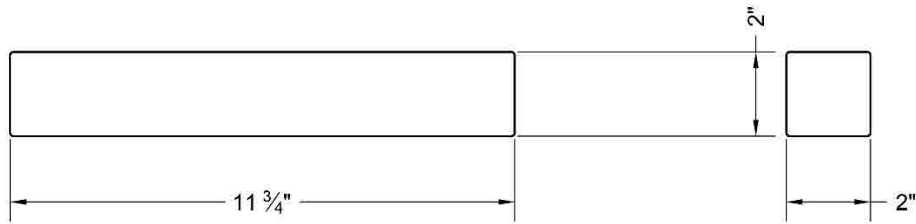

TITLE : Lumber #7

SHEET:

UNIT OF MEASURE : Inches

Number Of Pieces: 4

MATERIAL : WOOD

7

	PROJECT : BITCOIN GREENHOUSE	TITLE : Lumber #8	SHEET: 8
	UNIT OF MEASURE : Millimeters	Number Of Pieces: 1	
		MATERIAL : WOOD	