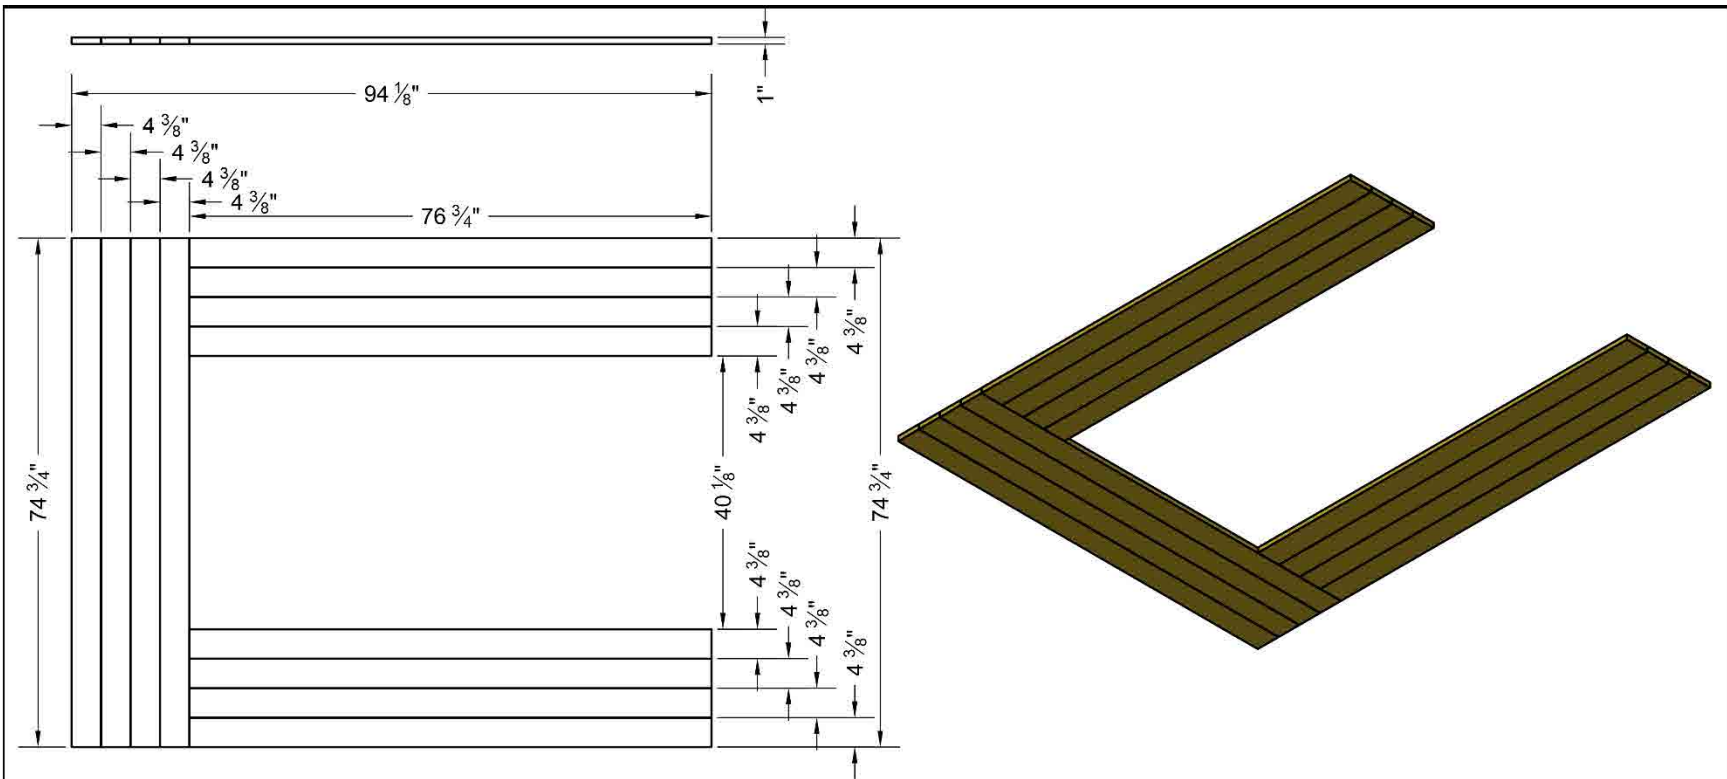

PROJECT : BITCOIN GREENHOUSE

TITLE : Shelves Stand

SHEET:

UNIT OF MEASURE : Inches

Number Of Pieces: 3

MATERIAL : Wood

7