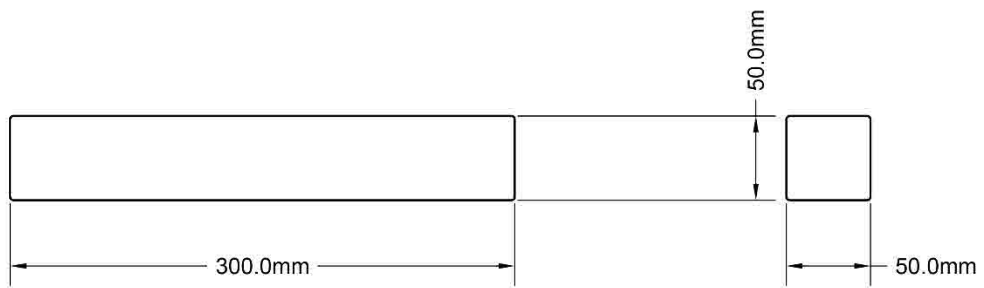

TITLE : Lumber #7

SHEET:

UNIT OF MEASURE : Inches

Number Of Pieces: 4

MATERIAL : WOOD

7

	PROJECT : BITCOIN GREENHOUSE	TITLE : Lumber #8	SHEET: 8
	UNIT OF MEASURE : Millimeters	Number Of Pieces: 1	
		MATERIAL : WOOD	