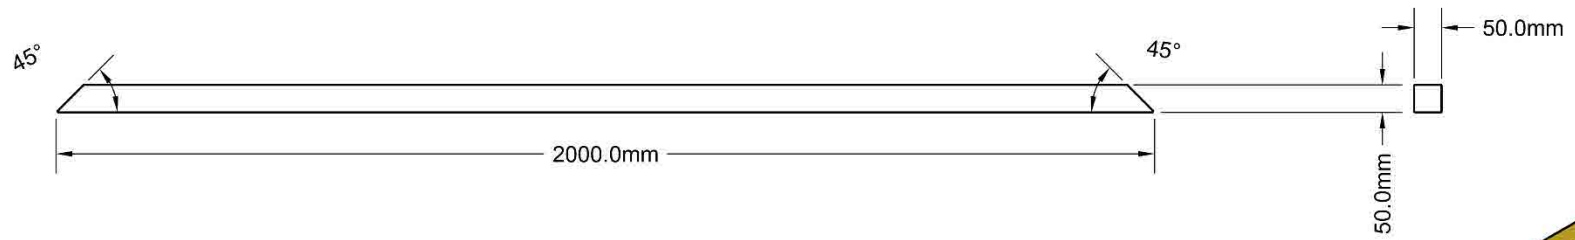

PROJECT : BITCOIN GREENHOUSE

TITLE : Lumber #18

SHEET:

UNIT OF MEASURE : Millimeters

Number Of Pieces: 3

MATERIAL : WOOD

18