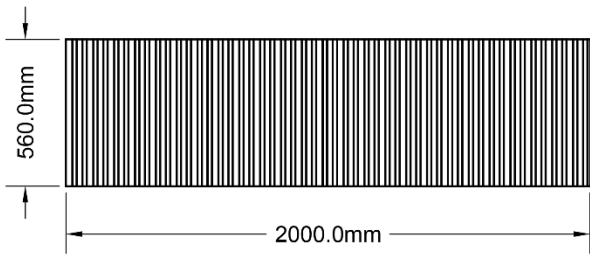

UNIT OF MEASURE : Millimeters

Number Of Pieces: 2

MATERIAL : Polycarbonate

28

	PROJECT : BITCOIN GREENHOUSE	TITLE : Polycarbonate Sheet #3	SHEET: 28
	UNIT OF MEASURE : Inches	Number Of Pieces: 2	
		MATERIAL : Polycarbonate	