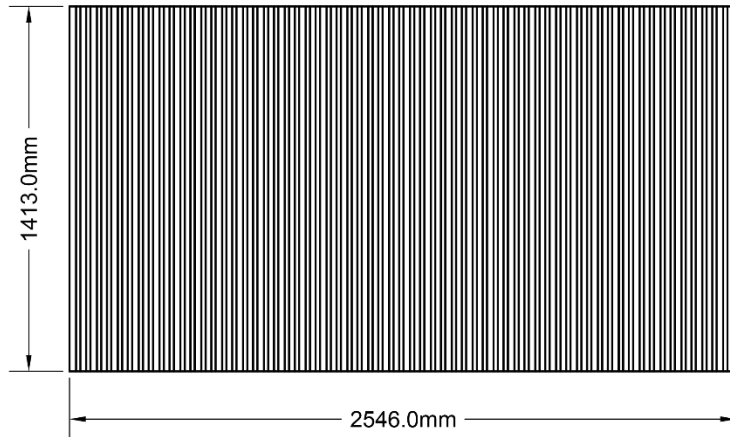

TITLE : Polycarbonate Sheet #8

SHEET:

UNIT OF MEASURE : Inches

Number Of Pieces: 1

MATERIAL : Polycarbonate

33

PROJECT : BITCOIN GREENHOUSE

TITLE : Polycarbonate Sheet #9