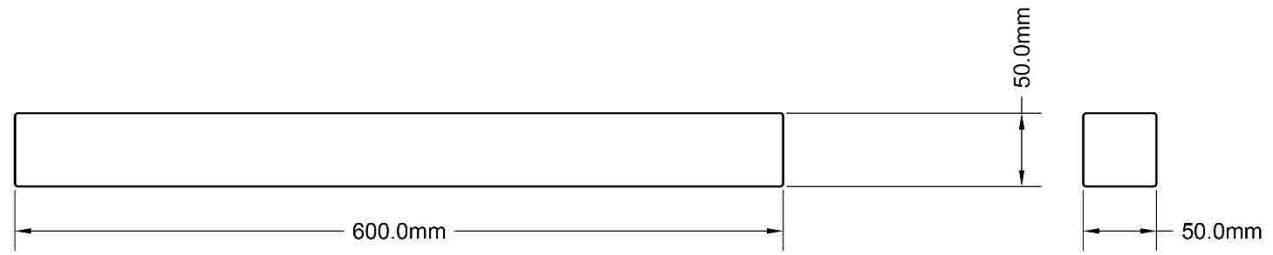

PROJECT : BITCOIN GREENHOUSE

TITLE : Lumber #15

SHEET:

UNIT OF MEASURE : Millimeters

Number Of Pieces: 12

MATERIAL : WOOD

15