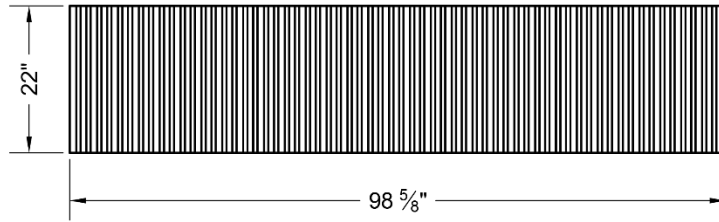

PROJECT : BITCOIN GREENHOUSE	TITLE : Polycarbonate Sheet #3	SHEET: 28
	UNIT OF MEASURE : Inches	Number Of Pieces: 2	
		MATERIAL : Polycarbonate