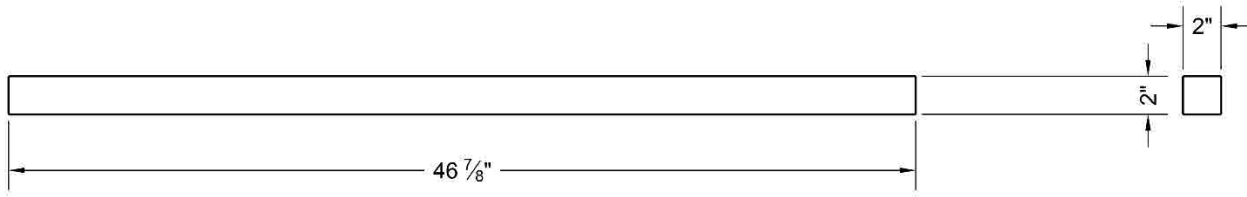

PROJECT : BITCOIN GREENHOUSE

TITLE : Lumber #20

SHEET:

UNIT OF MEASURE : Inches

Number Of Pieces: 6

MATERIAL : WOOD

20

	PROJECT : BITCOIN GREENHOUSE	TITLE : Lumber #21	SHEET: 21
	UNIT OF MEASURE : Millimeters	Number Of Pieces: 12	
		MATERIAL : WOOD	