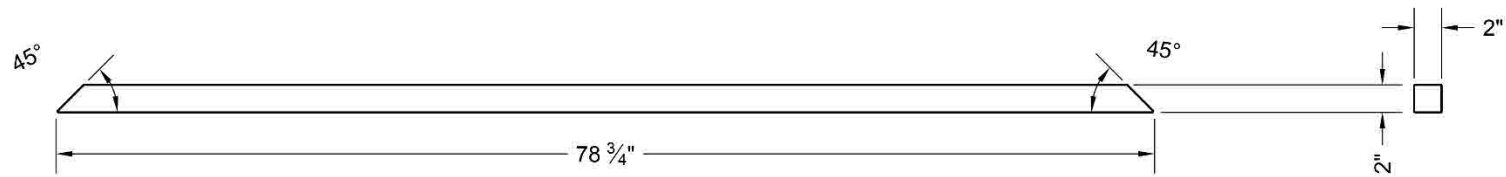

PROJECT : BITCOIN GREENHOUSE

TITLE : Lumber #18

SHEET:

UNIT OF MEASURE : Inches

Number Of Pieces: 3

MATERIAL : WOOD

18