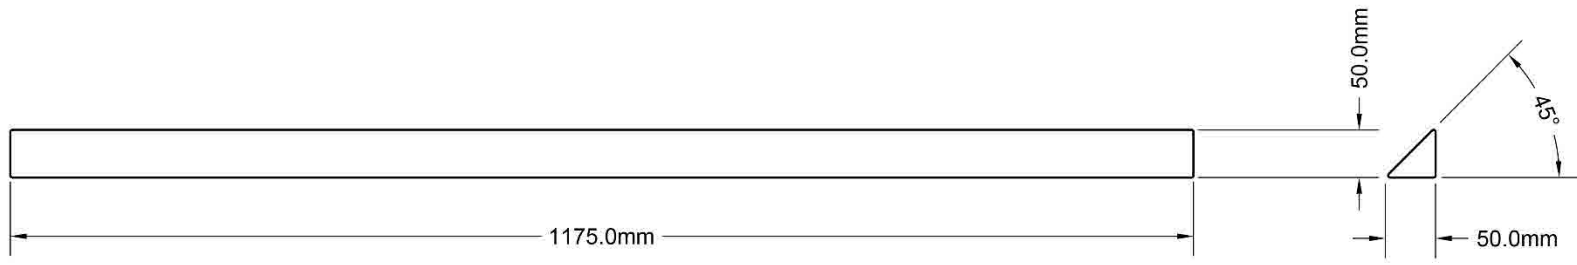

PROJECT : BITCOIN GREENHOUSE

TITLE : Lumber #19

SHEET:

UNIT OF MEASURE : Millimeters

Number Of Pieces: 4

MATERIAL : WOOD

19