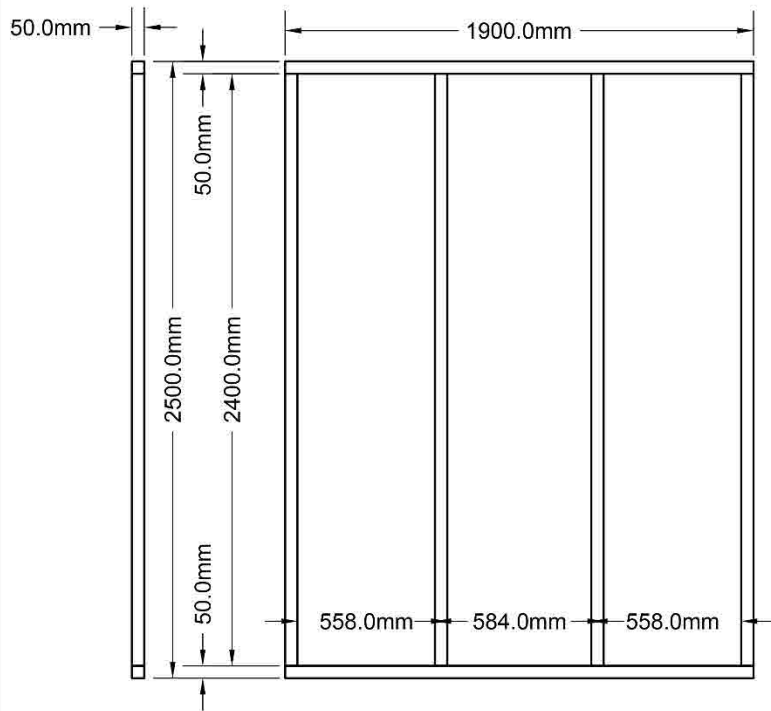

UNIT OF MEASURE : Inches

Number Of Pieces: 1

MATERIAL : Polycarbonate

38

Measurements Between Pieces in Millimeters and Inches:

PROJECT : BITCOIN GREENHOUSE

TITLE : Side Wall

SHEET:

UNIT OF MEASURE : Inches

Number Of Pieces: 2

MATERIAL : Wood

1

PROJECT : BITCOIN GREENHOUSE

TITLE : Back Wall

SHEET:

UNIT OF MEASURE : Millimeters