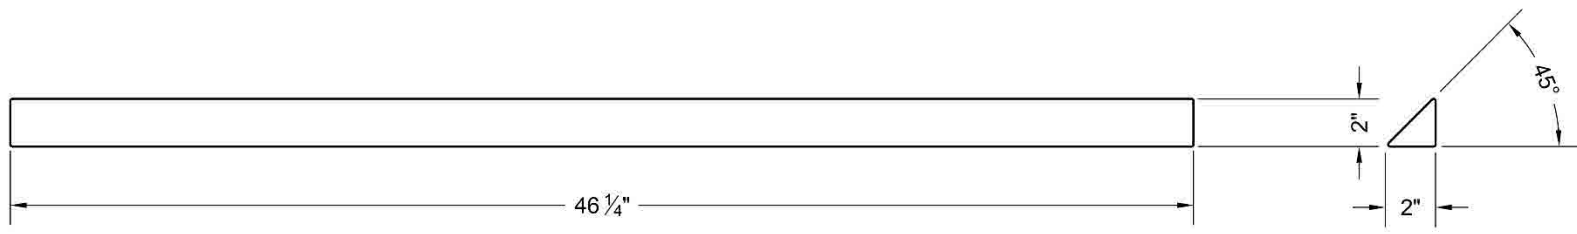

PROJECT : BITCOIN GREENHOUSE

TITLE : Lumber #19

SHEET:

UNIT OF MEASURE : Inches

Number Of Pieces: 4

MATERIAL : WOOD

19