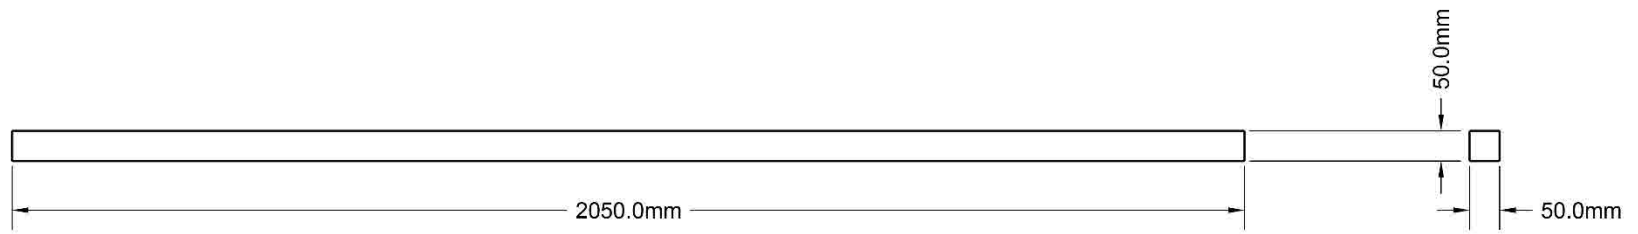

TITLE : Lumber #3

SHEET:

UNIT OF MEASURE : Inches

Number Of Pieces: 4

MATERIAL : WOOD

3

PROJECT : BITCOIN GREENHOUSE

TITLE : Lumber #4