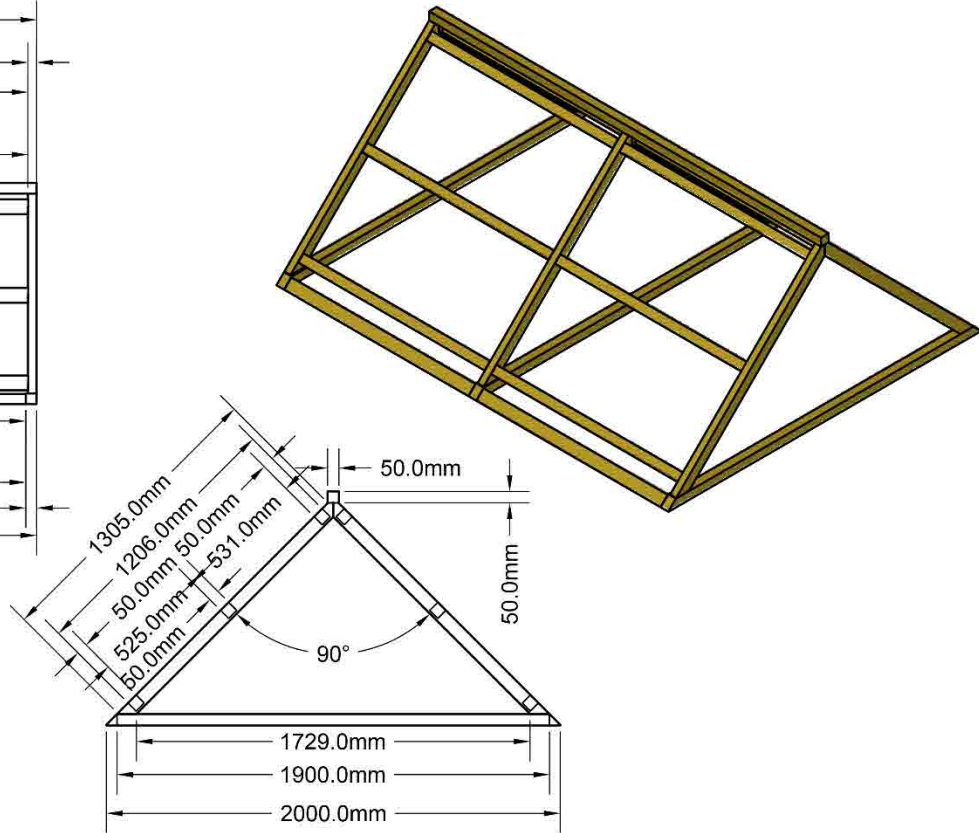

TITLE : Door

UNIT OF MEASURE : Inches

Number Of Pieces: 1

MATERIAL : Wood

SHEET:

4

PROJECT : BITCOIN GREENHOUSE

TITLE : Roof