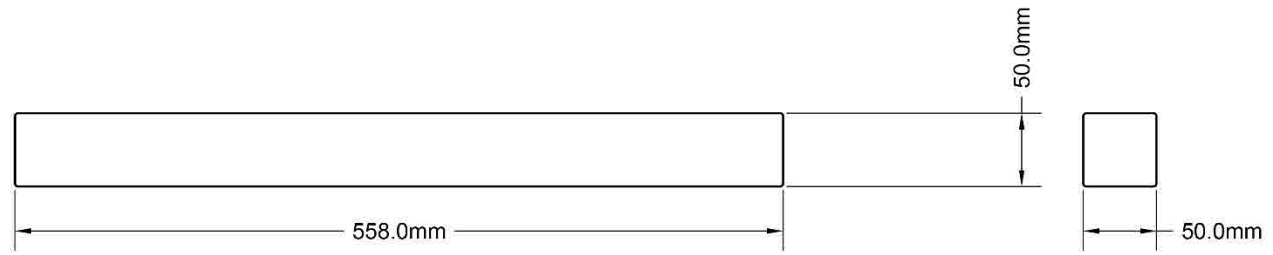

PROJECT : BITCOIN GREENHOUSE

TITLE : Lumber #16

SHEET:

UNIT OF MEASURE : Millimeters

Number Of Pieces: 6

MATERIAL : WOOD

16