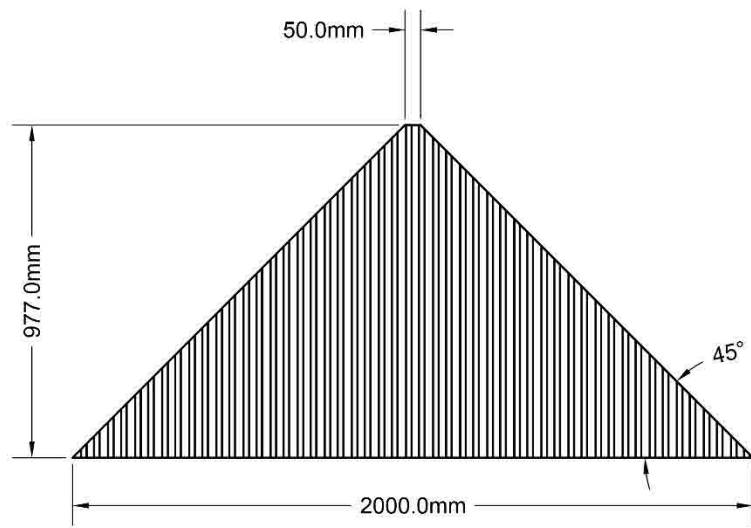

PROJECT : BITCOIN GREENHOUSE

TITLE : Polycarbonate Sheet #10

SHEET:

UNIT OF MEASURE : Millimeters

Number Of Pieces: 1

MATERIAL : Polycarbonate

35