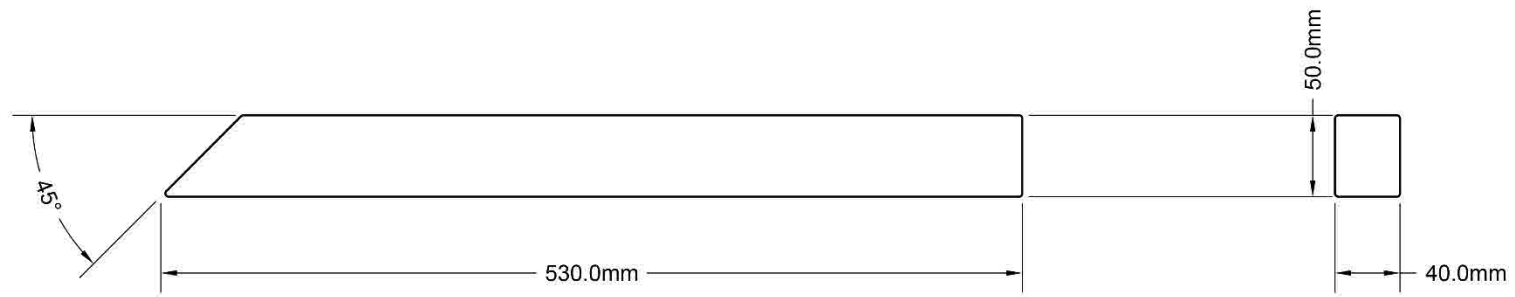

PROJECT : BITCOIN GREENHOUSE

TITLE : Lumber #25

SHEET:

UNIT OF MEASURE : Millimeters

Number Of Pieces: 2

MATERIAL : WOOD

25