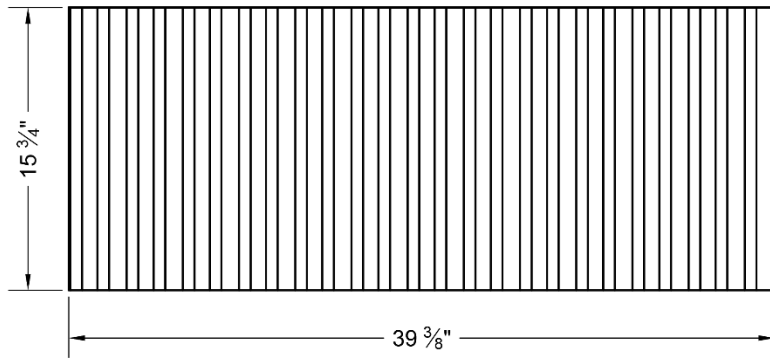

PROJECT : BITCOIN GREENHOUSE

TITLE : Polycarbonate Sheet #7

SHEET:

UNIT OF MEASURE : Inches

Number Of Pieces: 1

MATERIAL : Polycarbonate

32