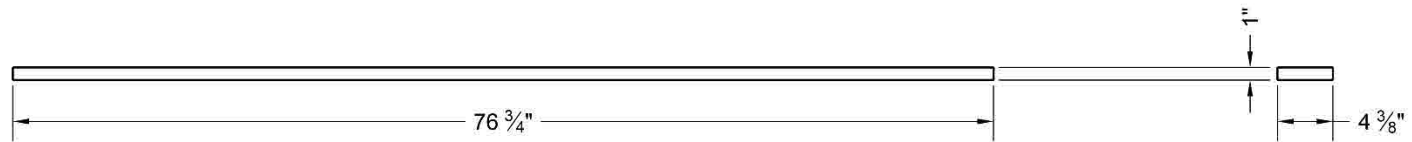

11

PROJECT : BITCOIN GREENHOUSE

TITLE : Lumber #12

SHEET:

UNIT OF MEASURE : Millimeters

Number Of Pieces: 24

MATERIAL : WOOD

12