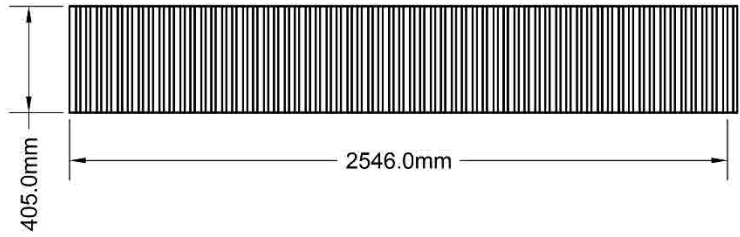

TITLE : Polycarbonate Sheet #12

SHEET:

UNIT OF MEASURE : Inches

Number Of Pieces: 1

MATERIAL : Polycarbonate

37

PROJECT : BITCOIN GREENHOUSE

TITLE : Polycarbonate Sheet #13