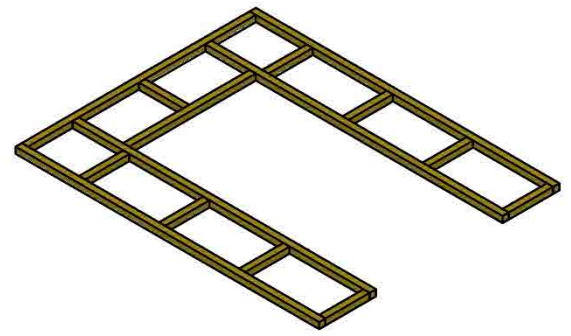

PROJECT : BITCOIN GREENHOUSE

TITLE : Shelves Support

SHEET:

UNIT OF MEASURE : Millimeters

Number Of Pieces: 3

MATERIAL : Wood

6