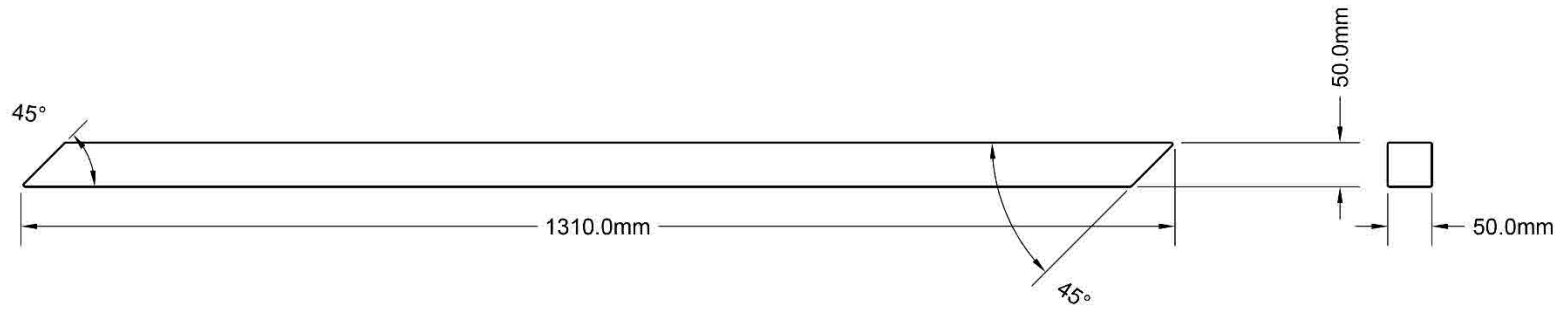

PROJECT : BITCOIN GREENHOUSE

TITLE : Lumber #6

SHEET:

UNIT OF MEASURE : Millimeters

Number Of Pieces: 2

MATERIAL : WOOD

6