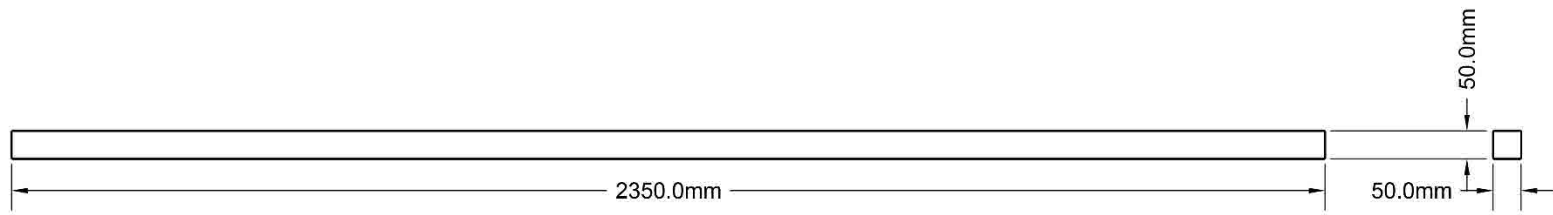

PROJECT : BITCOIN GREENHOUSE

TITLE : Lumber #8

SHEET:

UNIT OF MEASURE : Inches

Number Of Pieces: 1

MATERIAL : WOOD

8

PROJECT : BITCOIN GREENHOUSE