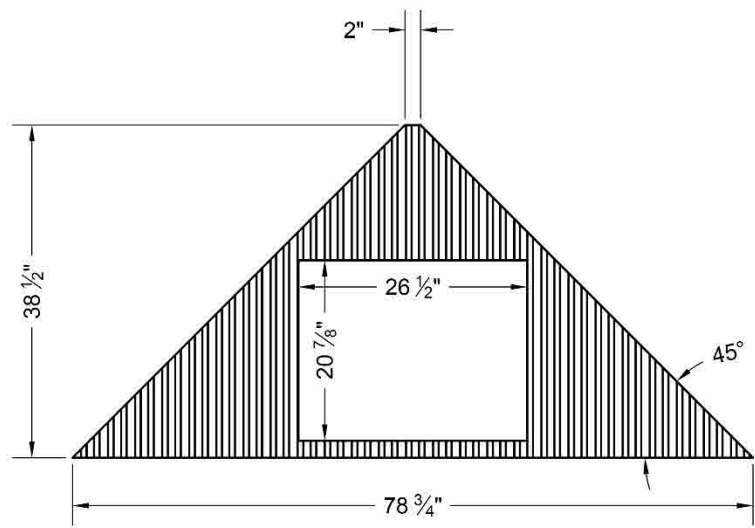

PROJECT : BITCOIN GREENHOUSE

TITLE : Polycarbonate Sheet #11

SHEET:

UNIT OF MEASURE : Inches

Number Of Pieces: 1

MATERIAL : Polycarbonate

36