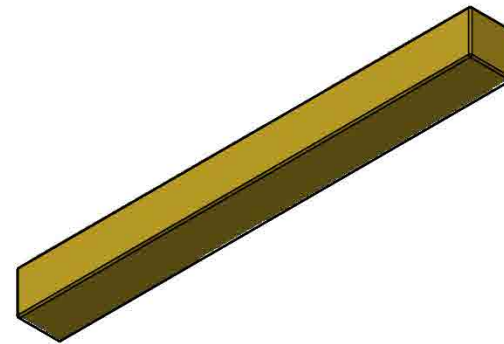

PROJECT : BITCOIN GREENHOUSE

TITLE : Lumber #14

SHEET:

UNIT OF MEASURE : Millimeters

Number Of Pieces: 12

MATERIAL : WOOD

14