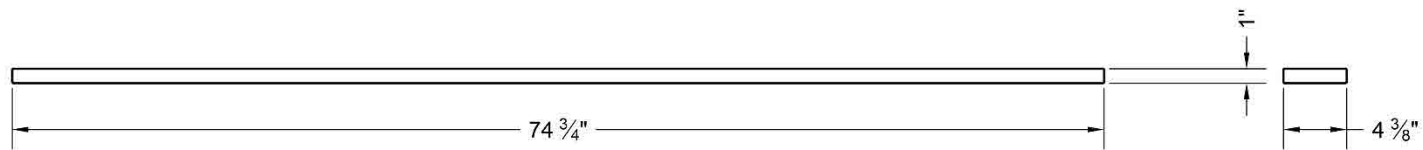

TITLE : Lumber #13

SHEET:

UNIT OF MEASURE : Millimeters

Number Of Pieces: 12

MATERIAL : WOOD

13

PROJECT : BITCOIN GREENHOUSE

TITLE : Lumber #13