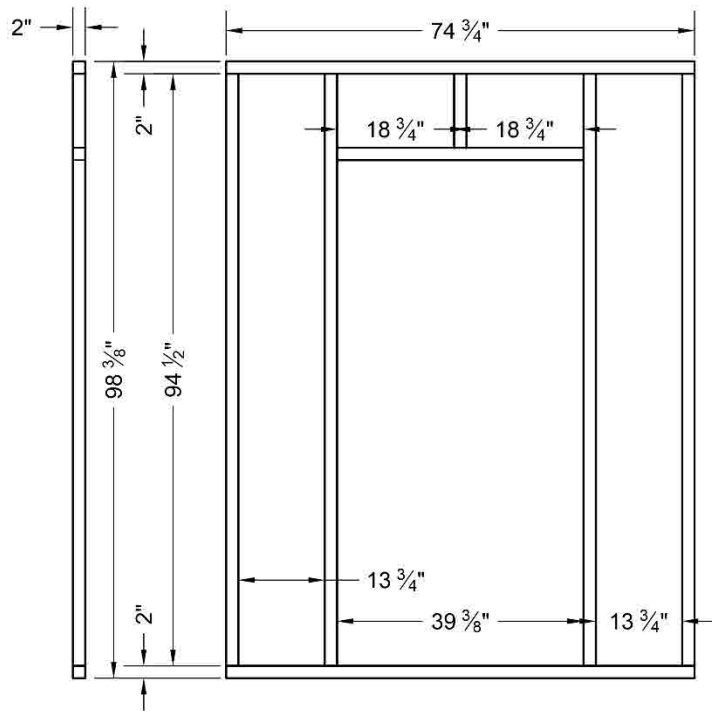

PROJECT : BITCOIN GREENHOUSE

TITLE : Front Wall

SHEET:

UNIT OF MEASURE : Inches

Number Of Pieces: 1

MATERIAL : Wood

3