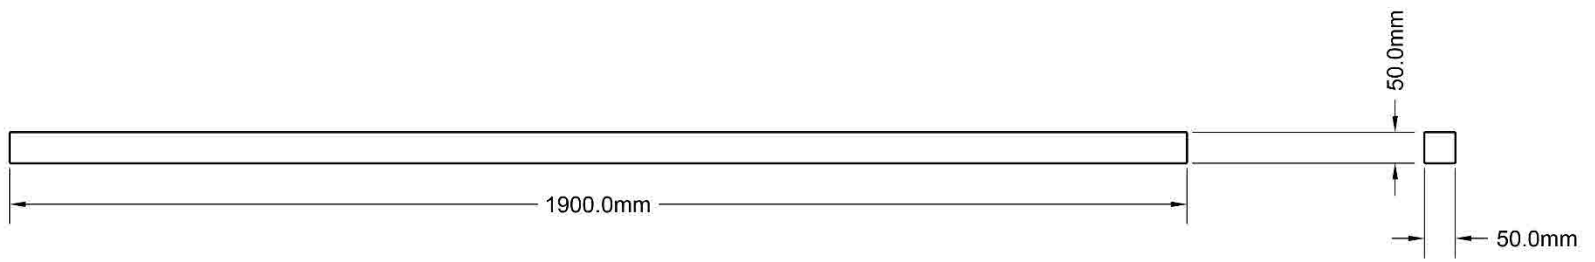

PROJECT : BITCOIN GREENHOUSE	TITLE : Lumber #3	SHEET: 3
	UNIT OF MEASURE : Millimeters	Number Of Pieces: 4	
		MATERIAL : WOOD