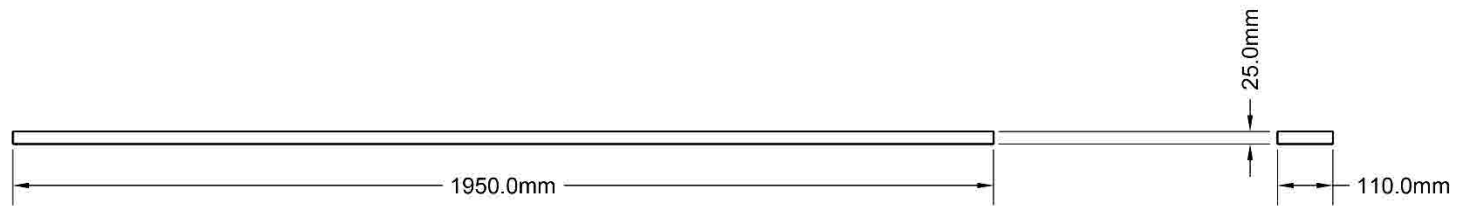

PROJECT : BITCOIN GREENHOUSE

TITLE : Lumber #12

SHEET:

UNIT OF MEASURE : Millimeters

Number Of Pieces: 24

MATERIAL : WOOD

12