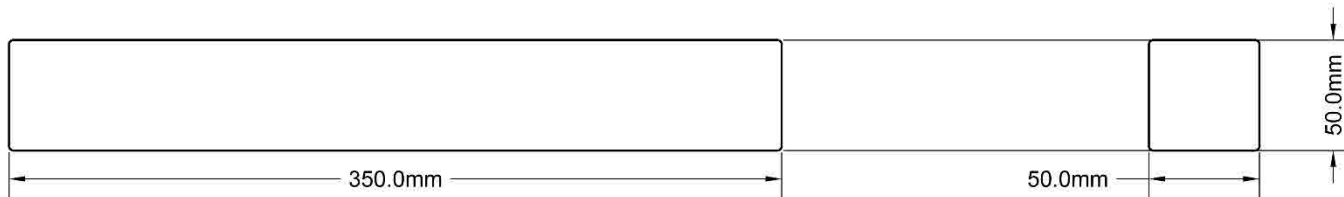

PROJECT : BITCOIN GREENHOUSE

TITLE : Lumber #10

SHEET:

UNIT OF MEASURE : Millimeters

Number Of Pieces: 33

MATERIAL : WOOD

10