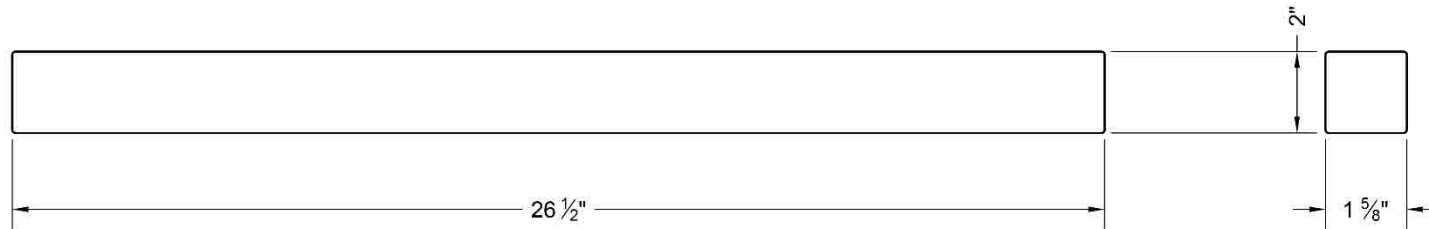

TITLE : Lumber #23

SHEET:

UNIT OF MEASURE : Millimeters

Number Of Pieces: 2

MATERIAL : WOOD

23

PROJECT : BITCOIN GREENHOUSE

TITLE : Lumber #23