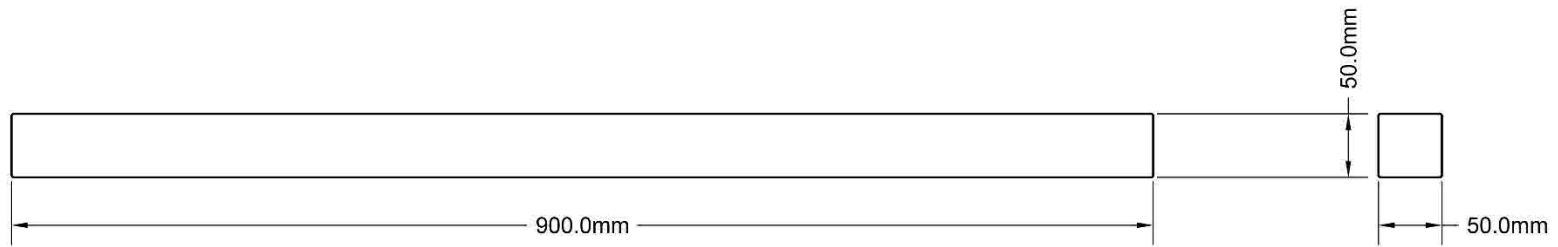

PROJECT : BITCOIN GREENHOUSE

TITLE : Lumber #5

SHEET:

UNIT OF MEASURE : Millimeters

Number Of Pieces: 3

MATERIAL : WOOD

5