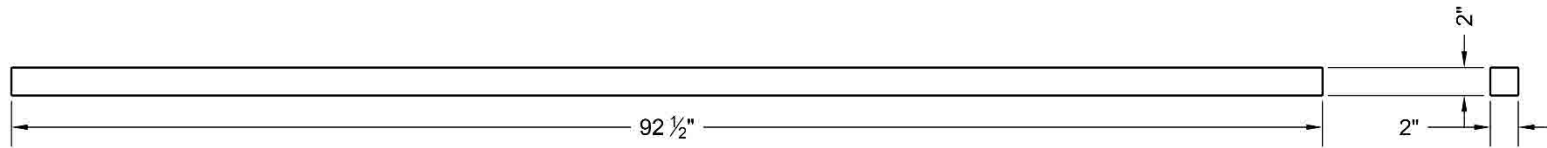

TITLE : Lumber #9

SHEET:

UNIT OF MEASURE : Millimeters

Number Of Pieces: 6

MATERIAL : WOOD

9

PROJECT : BITCOIN GREENHOUSE

TITLE : Lumber #9