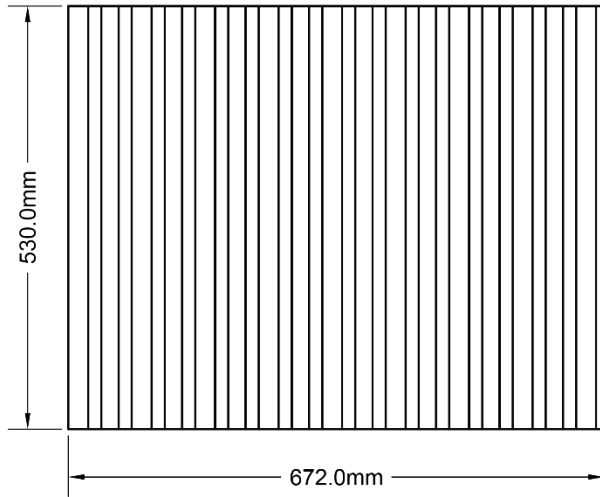

36

PROJECT : BITCOIN GREENHOUSE

TITLE : Polycarbonate Sheet #11

SHEET:

UNIT OF MEASURE : Inches

Number Of Pieces: 1

MATERIAL : Polycarbonate

36