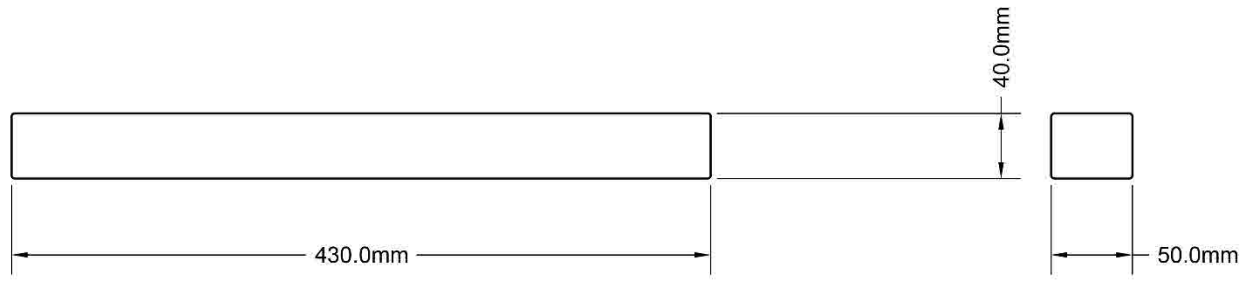

PROJECT : BITCOIN GREENHOUSE

TITLE : Lumber #24

SHEET:

UNIT OF MEASURE : Millimeters

Number Of Pieces: 2

MATERIAL : WOOD

24