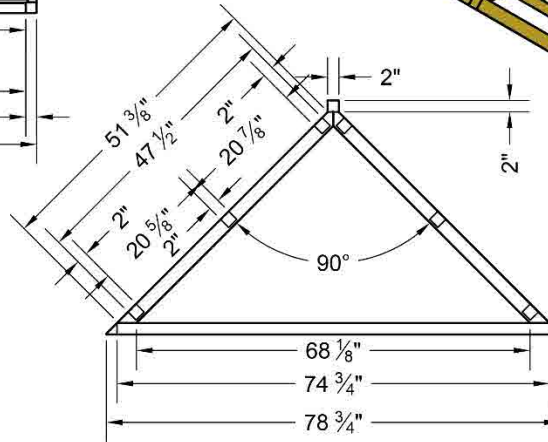

PROJECT : BITCOIN GREENHOUSE

TITLE : Roof

SHEET:

UNIT OF MEASURE : Inches

Number Of Pieces: 1

MATERIAL : Wood

5