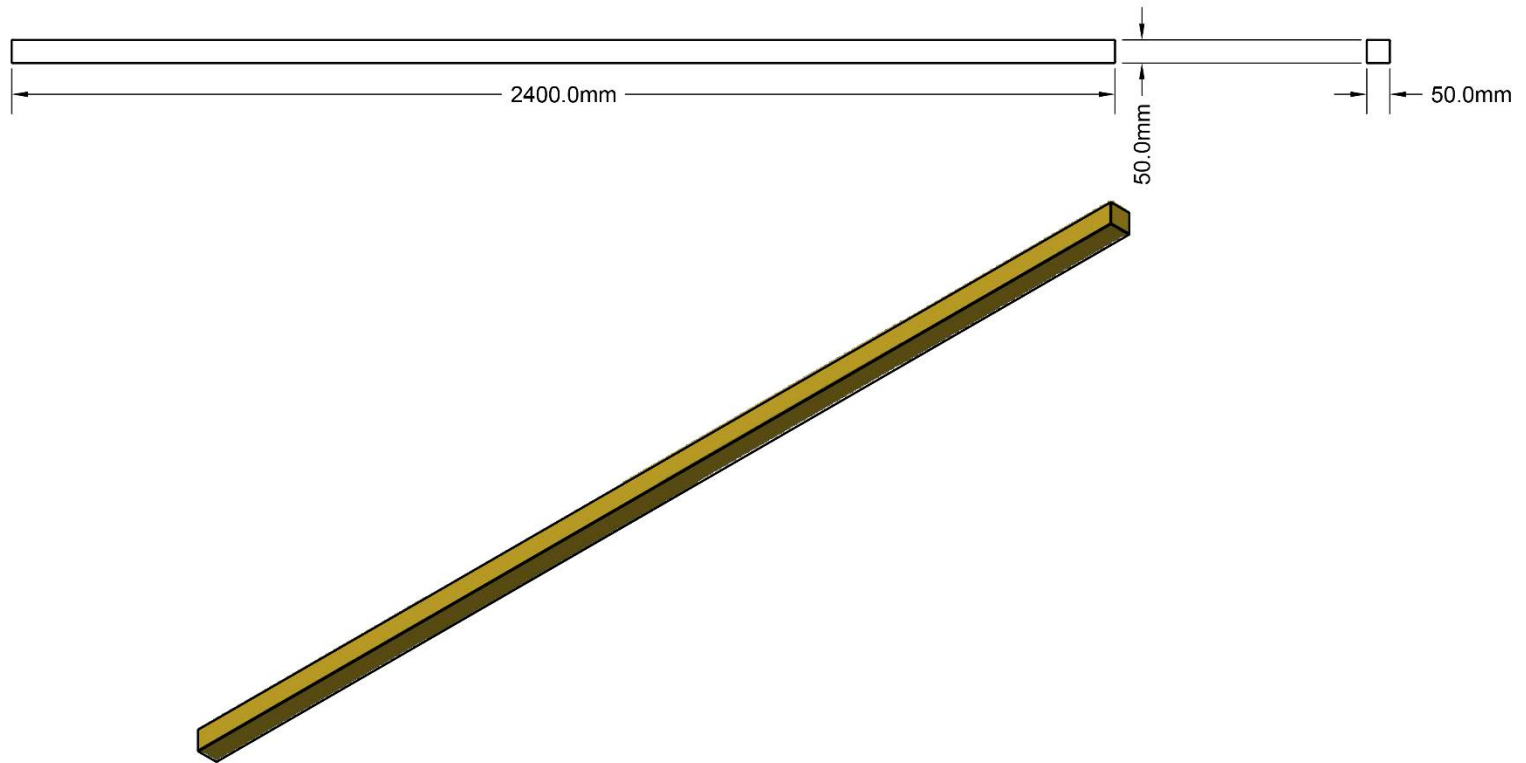

PROJECT : BITCOIN GREENHOUSE

TITLE : Lumber #1

SHEET:

UNIT OF MEASURE : Inches

Number Of Pieces: 5

MATERIAL : WOOD

1

PROJECT : BITCOIN GREENHOUSE