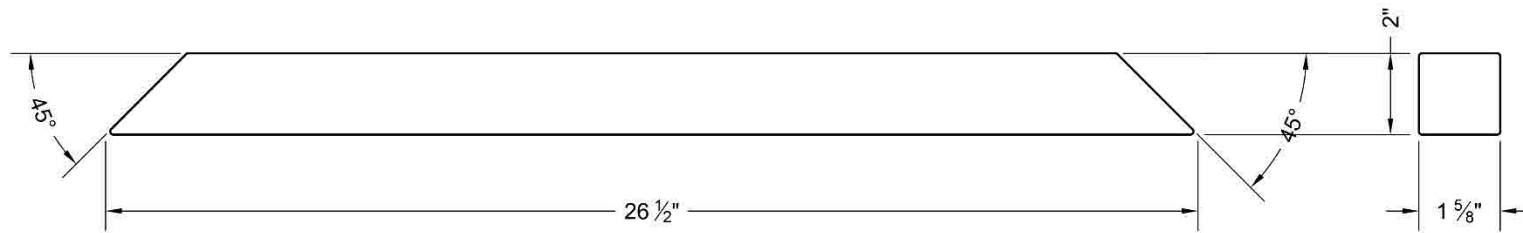

PROJECT : BITCOIN GREENHOUSE

TITLE : Lumber #22

SHEET:

UNIT OF MEASURE : Inches

Number Of Pieces: 1

MATERIAL : WOOD

22