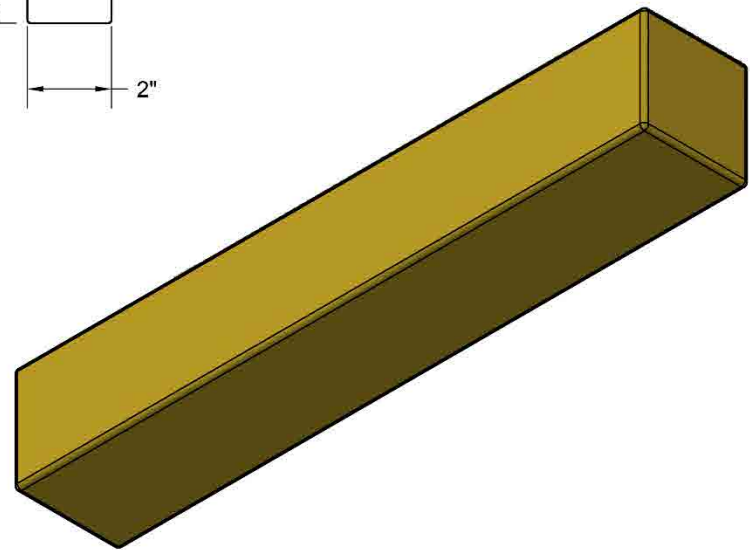

TITLE : Lumber #7

SHEET:

UNIT OF MEASURE : Inches

Number Of Pieces: 4

MATERIAL : WOOD

7

	PROJECT : BITCOIN GREENHOUSE	TITLE : Lumber #8	SHEET: 8
	UNIT OF MEASURE : Millimeters	Number Of Pieces: 1	
		MATERIAL : WOOD	