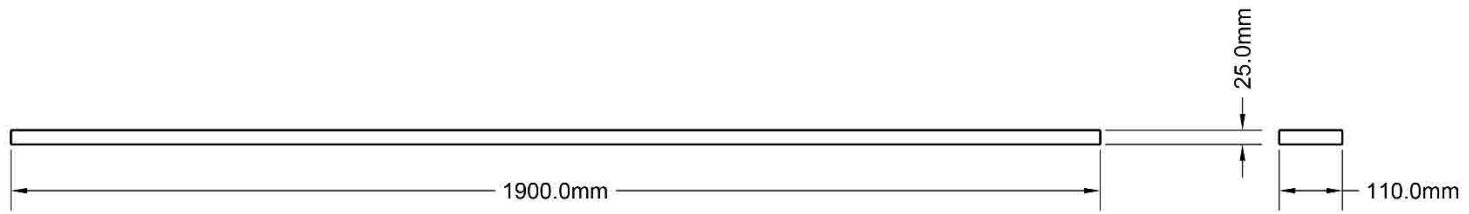

PROJECT : BITCOIN GREENHOUSE

TITLE : Lumber #12

SHEET:

UNIT OF MEASURE : Inches

Number Of Pieces: 24

MATERIAL : WOOD

12

PROJECT : BITCOIN GREENHOUSE