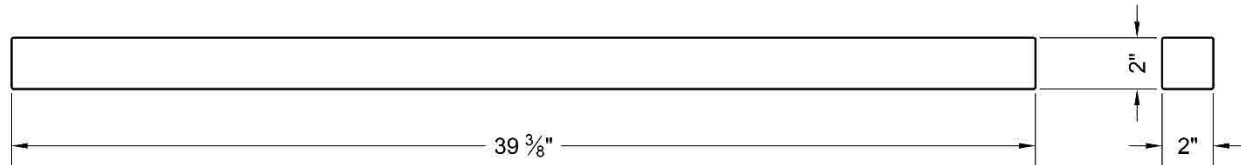

PROJECT : BITCOIN GREENHOUSE

TITLE : Lumber #7

SHEET:

UNIT OF MEASURE : Millimeters

Number Of Pieces: 4

MATERIAL : WOOD

7

PROJECT : BITCOIN GREENHOUSE