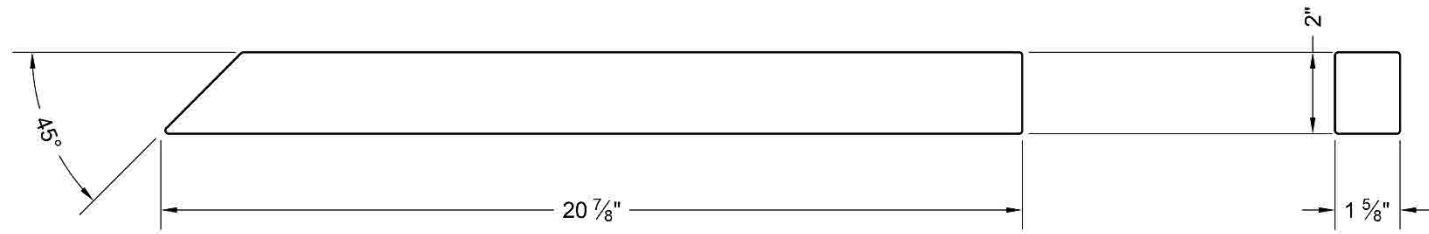

PROJECT : BITCOIN GREENHOUSE

TITLE : Lumber #25

SHEET:

UNIT OF MEASURE : Inches

Number Of Pieces: 2

MATERIAL : WOOD

25