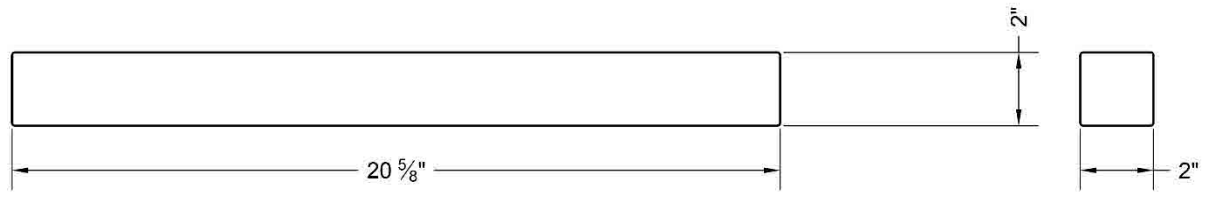

PROJECT : BITCOIN GREENHOUSE

TITLE : Lumber #14

SHEET:

UNIT OF MEASURE : Inches

Number Of Pieces: 12

MATERIAL : WOOD

14