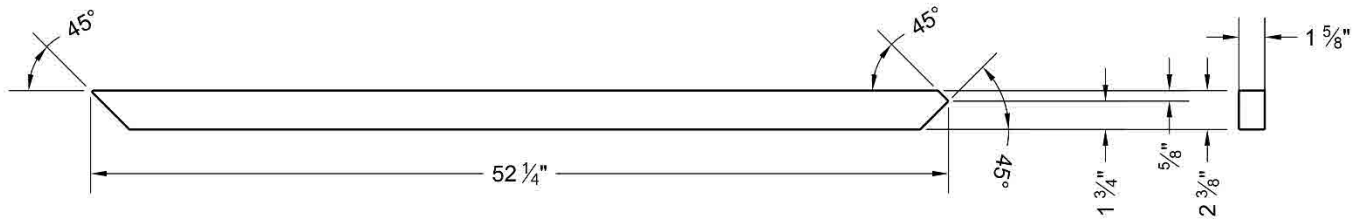

19

PROJECT : BITCOIN GREENHOUSE

TITLE : Lumber #20

SHEET:

UNIT OF MEASURE : Millimeters

Number Of Pieces: 6

MATERIAL : WOOD

20