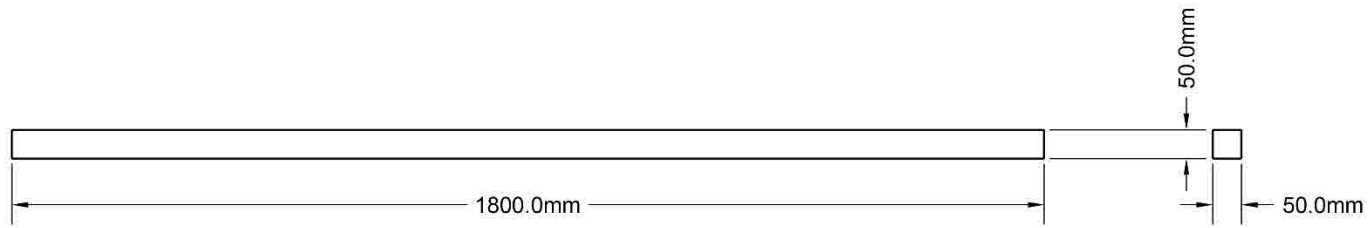

PROJECT : BITCOIN GREENHOUSE

TITLE : Lumber #11

SHEET:

UNIT OF MEASURE : Millimeters

Number Of Pieces: 3

MATERIAL : WOOD

11