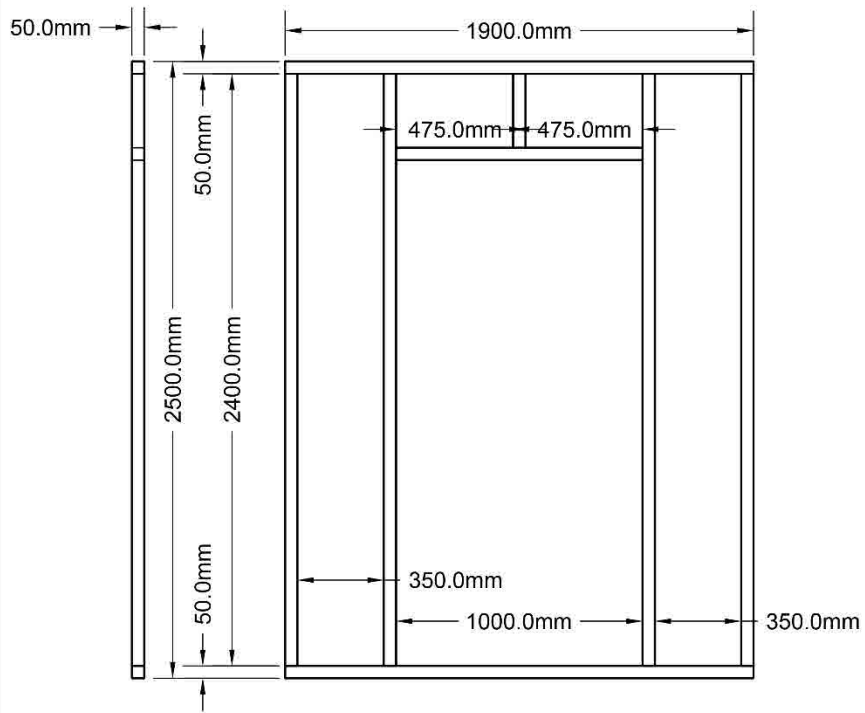

PROJECT : BITCOIN GREENHOUSE

TITLE : Front Wall

SHEET:

UNIT OF MEASURE : Millimeters

Number Of Pieces: 1

MATERIAL : Wood

3