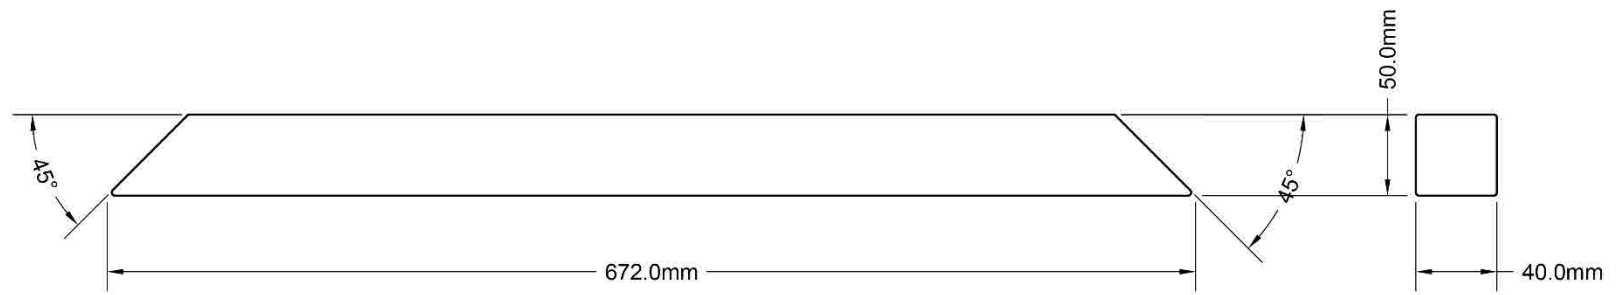

PROJECT : BITCOIN GREENHOUSE	TITLE : Lumber #22	SHEET:
	UNIT OF MEASURE : Millimeters	Number Of Pieces: 1	22
		MATERIAL : WOOD