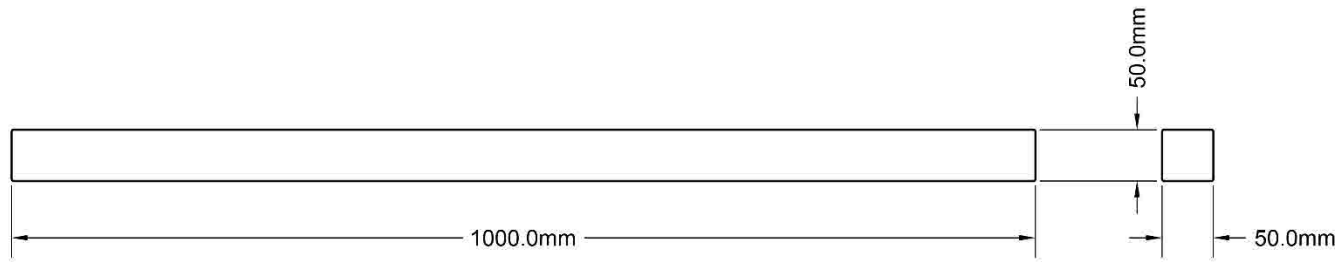

6

PROJECT : BITCOIN GREENHOUSE

TITLE : Lumber #6

SHEET:

UNIT OF MEASURE : Inches

Number Of Pieces: 2

MATERIAL : WOOD

6