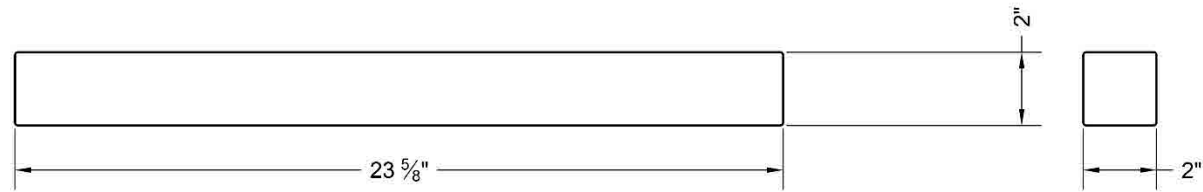

PROJECT : BITCOIN GREENHOUSE

TITLE : Lumber #15

SHEET:

UNIT OF MEASURE : Inches

Number Of Pieces: 12

MATERIAL : WOOD

15