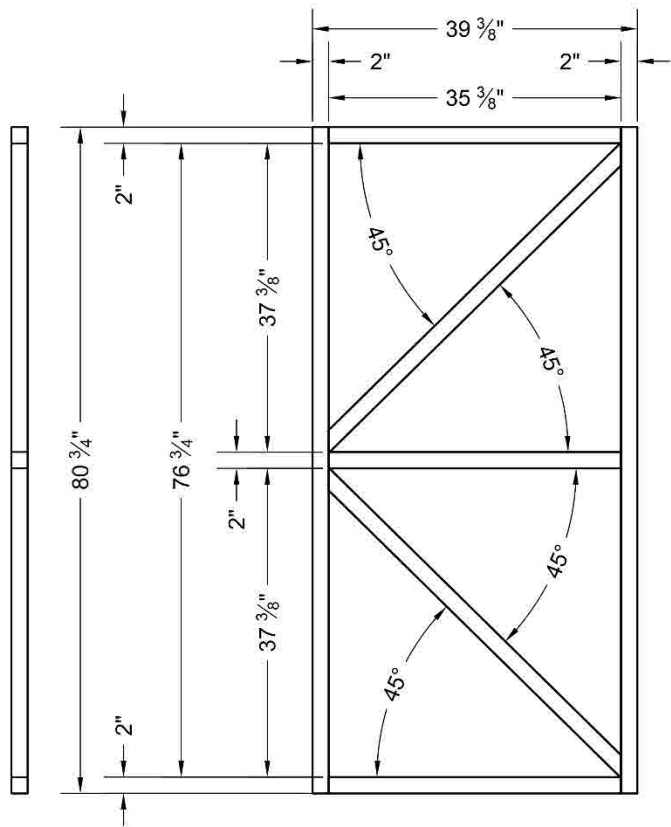

PROJECT : BITCOIN GREENHOUSE

TITLE : Door

UNIT OF MEASURE : Millimeters

Number Of Pieces: 1

MATERIAL : Wood

SHEET:

4

PROJECT : BITCOIN GREENHOUSE