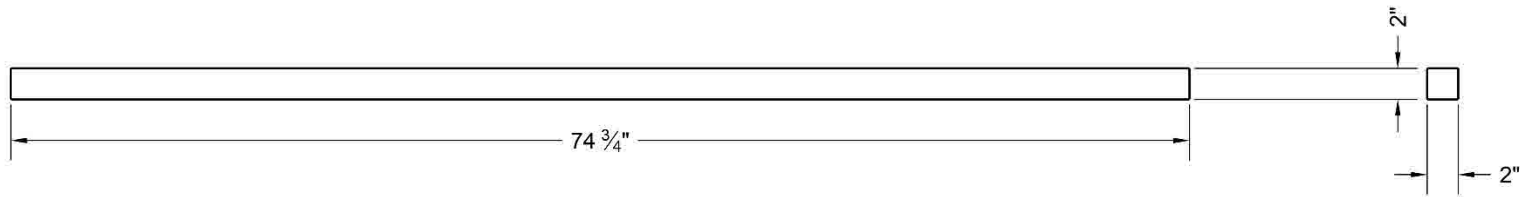

SHEET:

UNIT OF MEASURE : Inches

Number Of Pieces: 24

MATERIAL : WOOD

2

	PROJECT : BITCOIN GREENHOUSE	TITLE : Lumber #3	SHEET: 3
	UNIT OF MEASURE : Millimeters	Number Of Pieces: 4	
		MATERIAL : WOOD	

PROJECT : BITCOIN GREENHOUSE