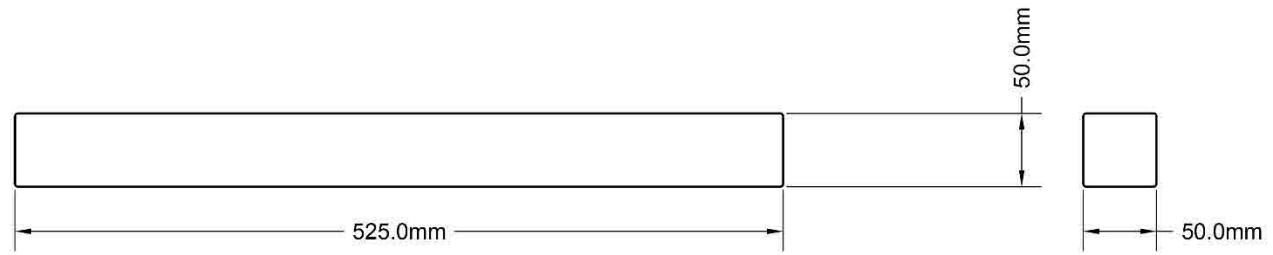

PROJECT : BITCOIN GREENHOUSE

TITLE : Lumber #14

SHEET:

UNIT OF MEASURE : Millimeters

Number Of Pieces: 12

MATERIAL : WOOD

14