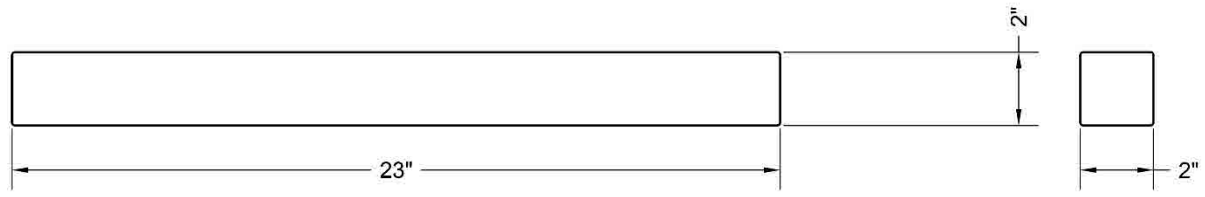

PROJECT : BITCOIN GREENHOUSE

TITLE : Lumber #17

SHEET:

UNIT OF MEASURE : Inches

Number Of Pieces: 3

MATERIAL : WOOD

17