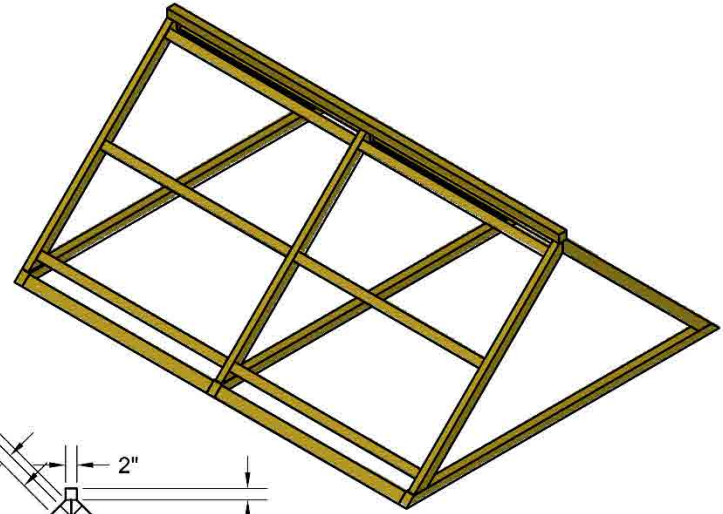

PROJECT : BITCOIN GREENHOUSE

TITLE : Roof

SHEET:

UNIT OF MEASURE : Inches

Number Of Pieces: 1

MATERIAL : Wood

5