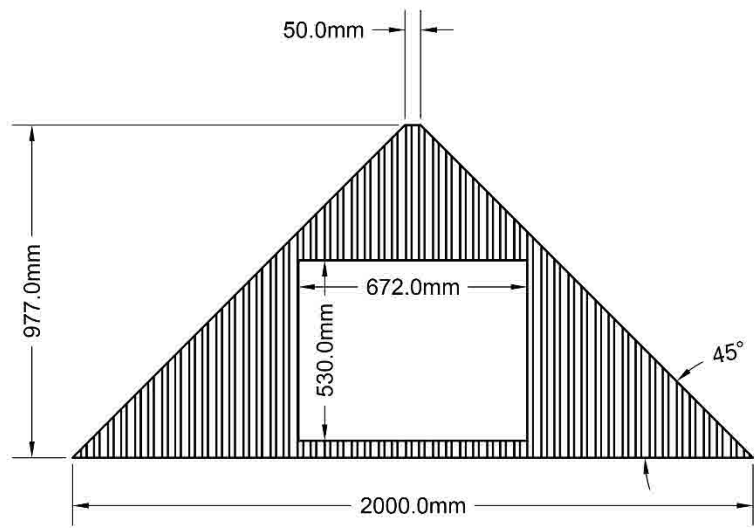

PROJECT : BITCOIN GREENHOUSE

TITLE : Polycarbonate Sheet #11

SHEET:

UNIT OF MEASURE : Millimeters

Number Of Pieces: 1

MATERIAL : Polycarbonate

36