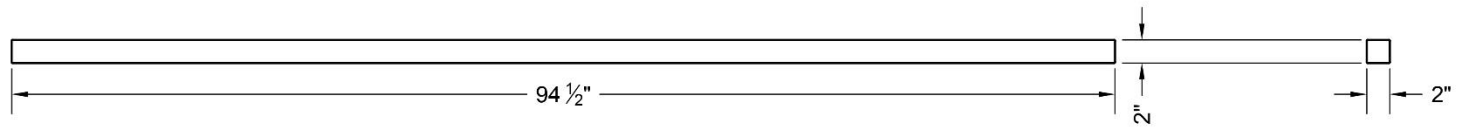

TITLE : Lumber #2

SHEET:

UNIT OF MEASURE : Millimeters

Number Of Pieces: 24

MATERIAL : WOOD

2

PROJECT : BITCOIN GREENHOUSE

TITLE : Lumber #2