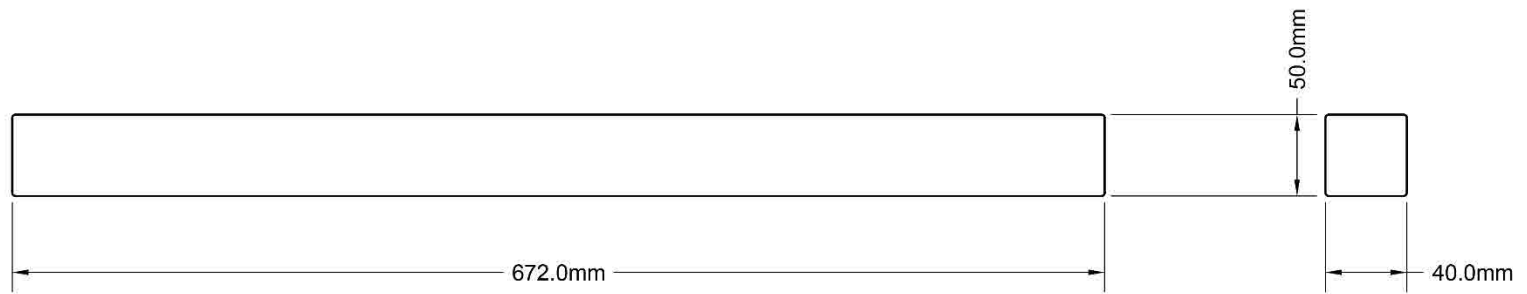

PROJECT : BITCOIN GREENHOUSE

TITLE : Lumber #22

SHEET:

UNIT OF MEASURE : Inches

Number Of Pieces: 1

MATERIAL : WOOD

22

PROJECT : BITCOIN GREENHOUSE