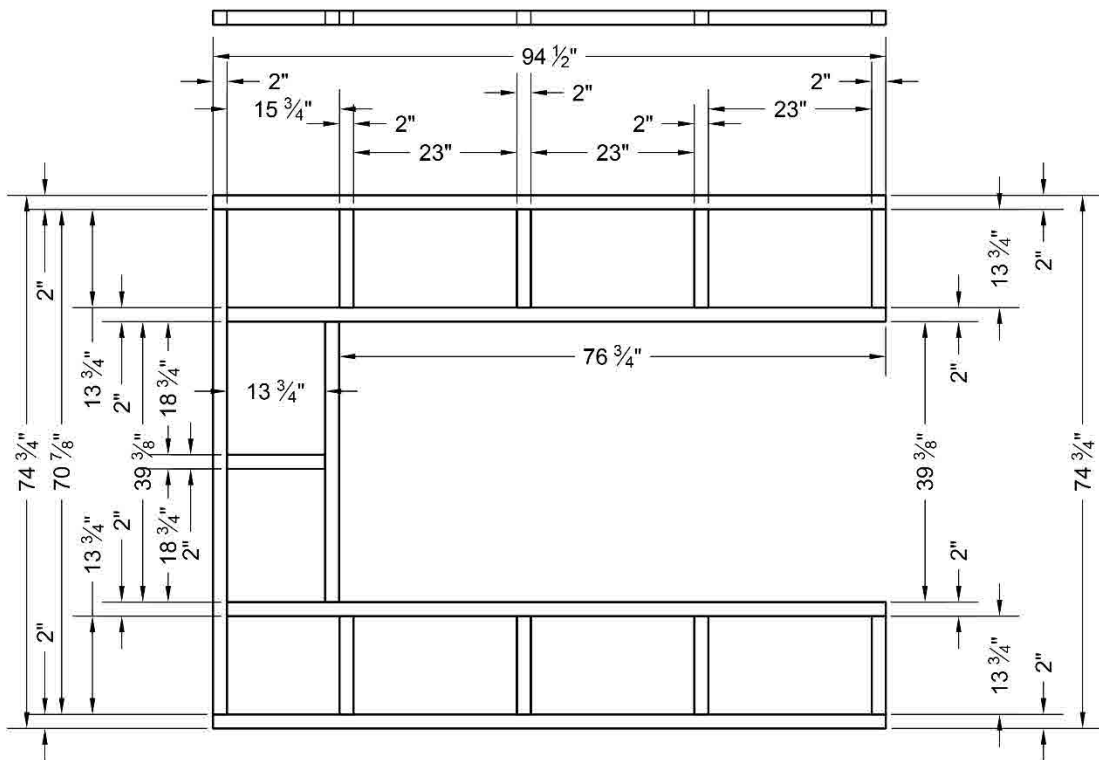

PROJECT : BITCOIN GREENHOUSE

TITLE : Shelves Support

SHEET:

UNIT OF MEASURE : Inches

Number Of Pieces: 3

MATERIAL : Wood

6