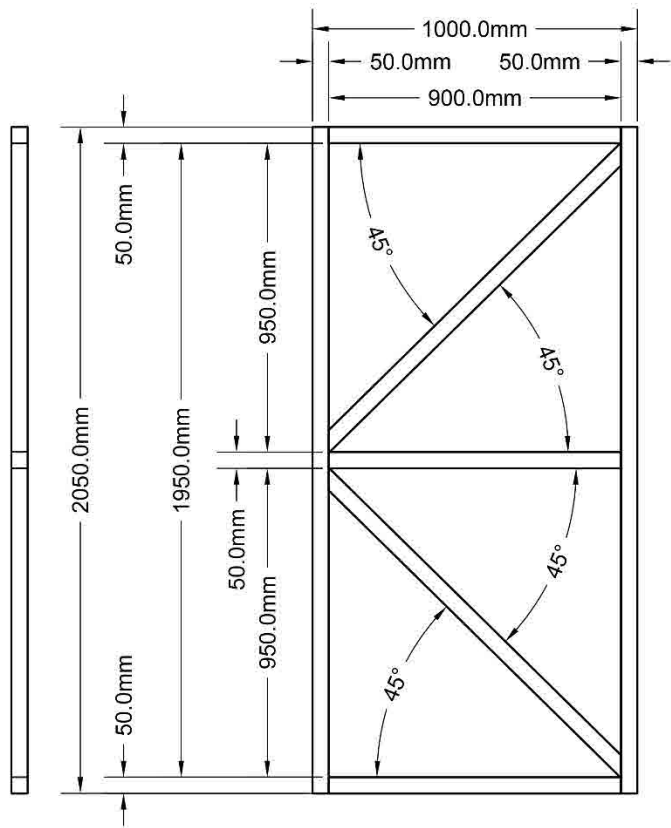

3

PROJECT : BITCOIN GREENHOUSE

TITLE : Front Wall

SHEET:

UNIT OF MEASURE : Inches

Number Of Pieces: 1

MATERIAL : Wood

3