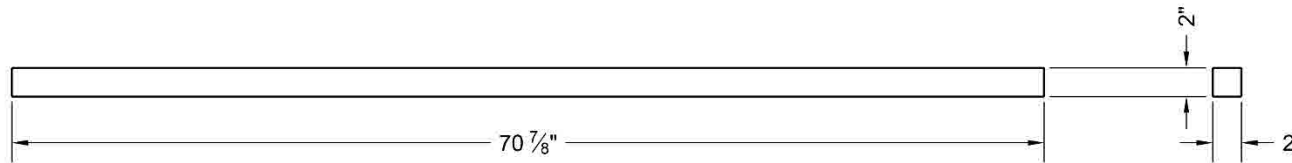

PROJECT : BITCOIN GREENHOUSE

TITLE : Lumber #11

SHEET:

UNIT OF MEASURE : Inches

Number Of Pieces: 3

MATERIAL : WOOD

11