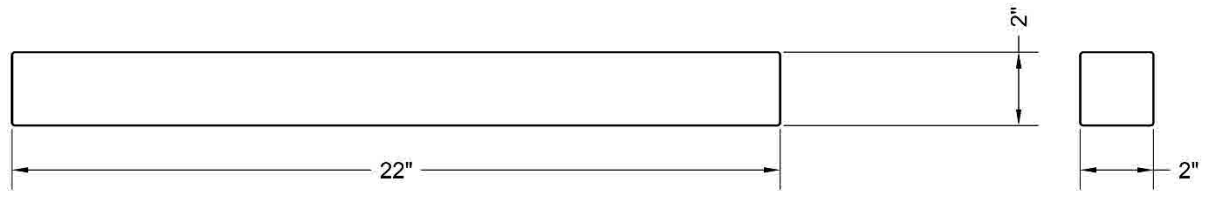

15

PROJECT : BITCOIN GREENHOUSE

TITLE : Lumber #16

SHEET:

UNIT OF MEASURE : Millimeters

Number Of Pieces: 6

MATERIAL : WOOD

16